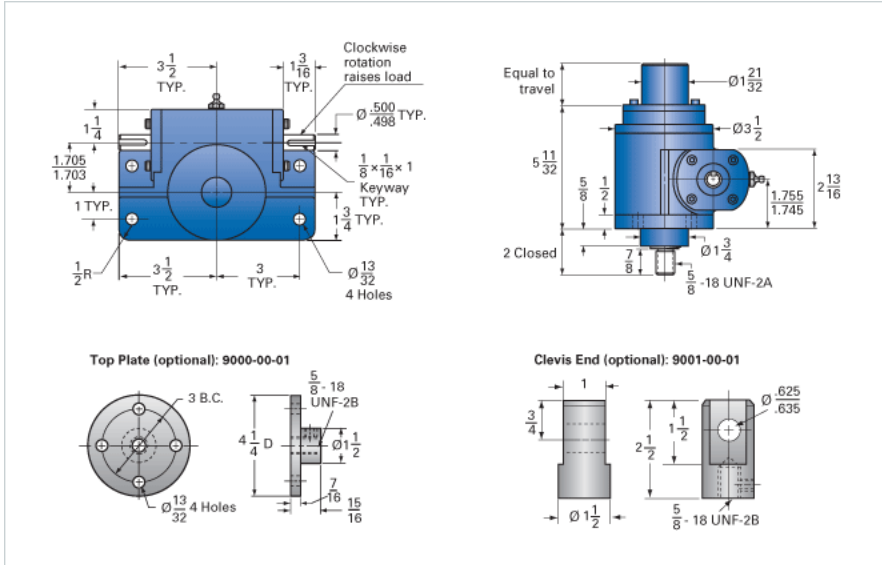

ActionJac 2-MSJ-IK 24:1

Call 800-321-7800 or visit us online at www.nookindustries.com to configure and order your ActionJac 2-MSJ-IK 24:1 today!

Details

Capacity [Ton]	2
Gear Ratio	24:1
Turns of Worm per Inch Travel	96
Torque to Raise 1 lb. [in-lb]	0.0121
Lifting Screw Diameter [in]	1.00
Screw Lead [in]	0.250
Root Diameter [in]	0.698
Tare Drag Torque [in-lb]	4

Performance Specifications

Maximum Allowable Input [hp]	0.50
Maximum Input Torque [in-lb]	42
Maximum Worm Speed at Rated Load [rpm]	651
Maximum Load at 1750 RPM [lb]	1488
Starting Torque	2 x Running Torque

Weight

Base 0 Travel [lb]	15
Per Inch of Travel [lb]	0.45
Grease [lb]	0.5