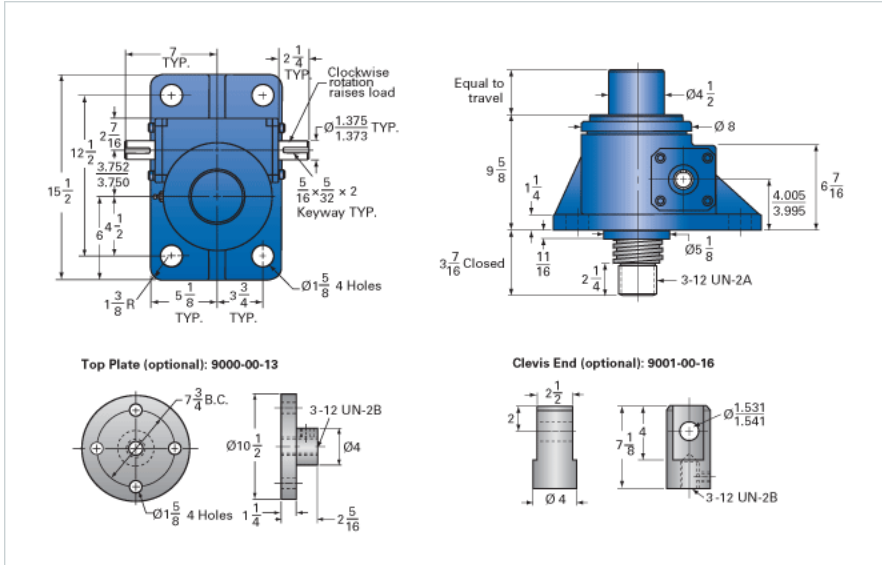

ActionJac 35AB-MSJ-I 32:1

Call 800-321-7800 or visit us online at www.nookindustries.com to configure and order your ActionJac 35AB-MSJ-I 32:1 today!

Details

Capacity [Ton]	35
Gear Ratio	32:1
Turns of Worm per Inch Travel	48
Torque to Raise 1 lb. [in-lb]	0.0257
Lifting Screw Diameter [in]	3.75
Screw Lead [in]	0.667
Root Diameter [in]	3.009
Tare Drag Torque [in-lb]	50

Performance Specifications

Maximum Allowable Input [hp]	3.50
Maximum Input Torque [in-lb]	1800
Maximum Worm Speed at Rated Load [rpm]	122
Maximum Load at 1750 RPM [lb]	4904
Starting Torque	2 x Running Torque

Weight

Base 0 Travel [lb]	145
Per Inch of Travel [lb]	3.40
Grease [lb]	3.5