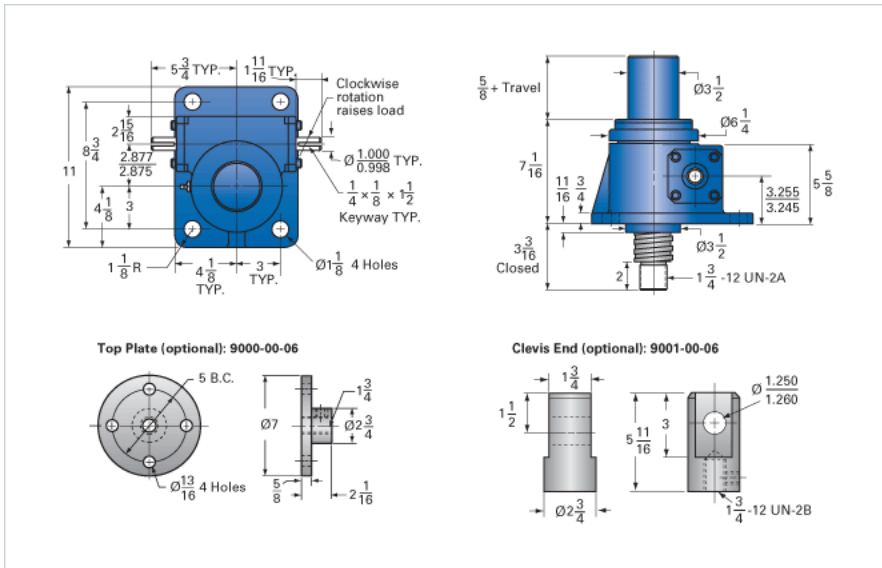

### Details

Capacity [Ton]	20
Gear Ratio	24:1
Turns of Worm per Inch Travel	48
Torque to Raise 1 lb. [in-lb]	0.0218
Lifting Screw Diameter [in]	2.50
Screw Lead [in]	0.500
Root Diameter [in]	1.908
Tare Drag Torque [in-lb]	40

### Performance Specifications

Maximum Allowable Input [hp]	2.50
Maximum Input Torque [in-lb]	873
Maximum Worm Speed at Rated Load [rpm]	180
Maximum Load at 1750 RPM [lb]	4130
Starting Torque	2 x Running Torque

### Weight

Base 0 Travel [lb]	80
Per Inch of Travel [lb]	1.80
Grease [lb]	2.3