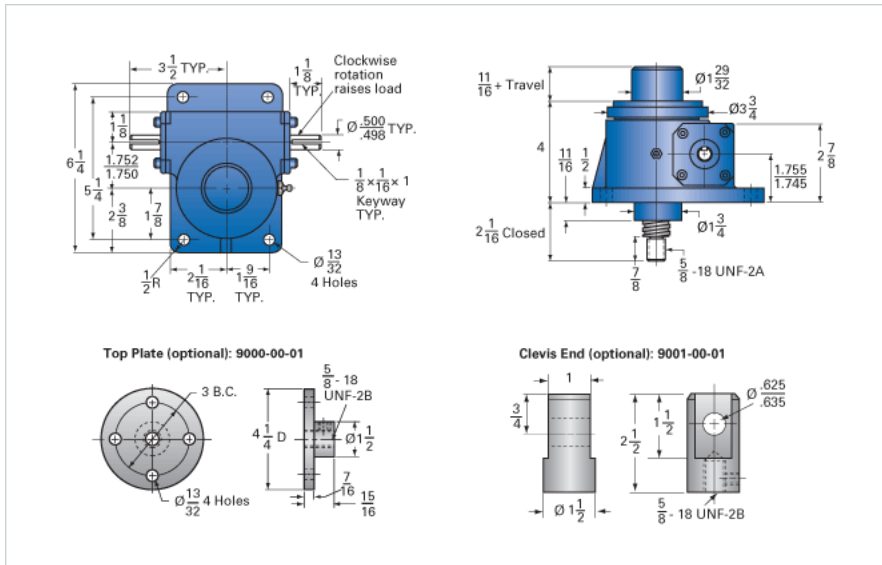

ActionJac 2.5AB-MSJ-I 24:1

Call 800-321-7800 or visit us online at www.nookindustries.com to configure and order your ActionJac 2.5AB-MSJ-I 24:1 today!

Details

Capacity [Ton]	2.5
Gear Ratio	24:1
Turns of Worm per Inch Travel	96
Torque to Raise 1 lb. [in-lb]	0.0106
Lifting Screw Diameter [in]	1.00
Screw Lead [in]	0.250
Root Diameter [in]	0.698
Tare Drag Torque [in-lb]	5

Performance Specifications

Maximum Allowable Input [hp]	0.50
Maximum Input Torque [in-lb]	53
Maximum Worm Speed at Rated Load [rpm]	594
Maximum Load at 1750 RPM [lb]	1699
Starting Torque	2 x Running Torque