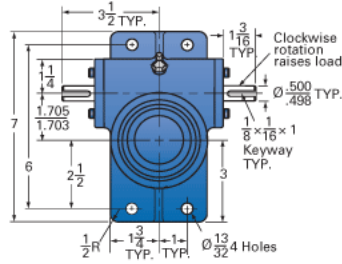

ActionJac 2RAB-MSJ-I 24:1

Call 800-321-7800 or visit us online at www.nookindustries.com to configure and order your ActionJac 2RAB-MSJ-I 24:1 today!

Top Plate (optional): 9000-00-01

Clevis End (optional): 9001-00-01

Details

Capacity [Ton]	2
Gear Ratio	24:1
Turns of Worm per Inch Travel	96
Torque to Raise 1 lb. [in-lb]	0.0105
Lifting Screw Diameter [in]	1.00
Screw Lead [in]	0.250
Root Diameter [in]	0.698
Tare Drag Torque [in-lb]	4

Performance Specifications

Maximum Allowable Input [hp]	0.50
Maximum Input Torque [in-lb]	42
Maximum Worm Speed at Rated Load [rpm]	750
Maximum Load at 1750 RPM [lb]	1715
Starting Torque	2 x Running Torque