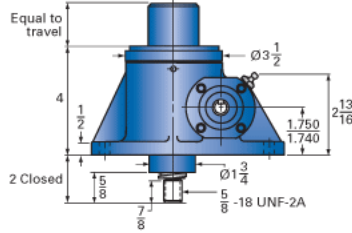

ActionJac 2RAB-MSJ-I 24:1

Call 800-321-7800 or visit us online at www.nookindustries.com to configure and order your ActionJac 2RAB-MSJ-I 24:1 today!

Top Plate (optional): 9000-00-01

Clevis End (optional): 9001-00-01

Details

Capacity [Ton]	2
Gear Ratio	24:1
Turns of Worm per Inch Travel	96
Torque to Raise 1 lb. [in-lb]	0.0105
Lifting Screw Diameter [in]	1.00
Screw Lead [in]	0.250
Root Diameter [in]	0.698
Tare Drag Torque [in-lb]	4

Performance Specifications

Maximum Allowable Input [hp]	0.50
Maximum Input Torque [in-lb]	42
Maximum Worm Speed at Rated Load [rpm]	750
Maximum Load at 1750 RPM [lb]	1715
Starting Torque	2 x Running Torque