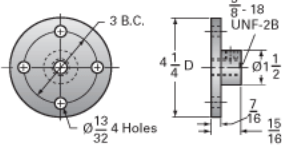

ActionJac 2RAB-MSJ-I 24:1

Call 800-321-7800 or visit us online at www.nookindustries.com to configure and order your ActionJac 2RAB-MSJ-I 24:1 today!

Top Plate (optional): 9000-00-01

Clevis End (optional): 9001-00-01

Details

Capacity [Ton]	2
Gear Ratio	24:1
Turns of Worm per Inch Travel	96
Torque to Raise 1 lb. [in-lb]	0.0105
Lifting Screw Diameter [in]	1.00
Screw Lead [in]	0.250
Root Diameter [in]	0.698
Tare Drag Torque [in-lb]	4

Performance Specifications

Maximum Allowable Input [hp]	0.50
Maximum Input Torque [in-lb]	42
Maximum Worm Speed at Rated Load [rpm]	750
Maximum Load at 1750 RPM [lb]	1715
Starting Torque	2 x Running Torque