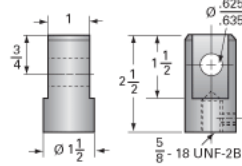

Details

Capacity [Ton]	2
Gear Ratio	24:1
Turns of Worm per Inch Travel	96
Torque to Raise 1 lb. [in-lb]	0.0105
Lifting Screw Diameter [in]	1.00
Screw Lead [in]	0.250
Root Diameter [in]	0.698
Tare Drag Torque [in-lb]	4

Performance Specifications

Maximum Allowable Input [hp]	0.50
Maximum Input Torque [in-lb]	42
Maximum Worm Speed at Rated Load [rpm]	750
Maximum Load at 1750 RPM [lb]	1715
Starting Torque	2 x Running Torque