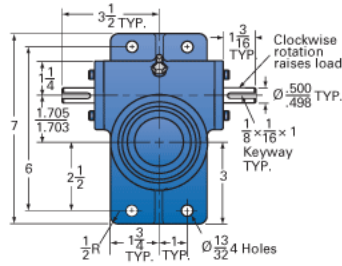

ActionJac 2RAB-MSJ-I 12:1

Call 800-321-7800 or visit us online at www.nookindustries.com to configure and order your ActionJac 2RAB-MSJ-I 12:1 today!

Details

Capacity [Ton]	2
Gear Ratio	12:1
Turns of Worm per Inch Travel	48
Torque to Raise 1 lb. [in-lb]	0.0154
Lifting Screw Diameter [in]	1.00
Screw Lead [in]	0.250
Root Diameter [in]	0.698
Tare Drag Torque [in-lb]	4

Performance Specifications

Maximum Allowable Input [hp]	1.50
Maximum Input Torque [in-lb]	62
Maximum Worm Speed at Rated Load [rpm]	1525
Maximum Load at 1750 RPM [lb]	3486
Starting Torque	2 x Running Torque