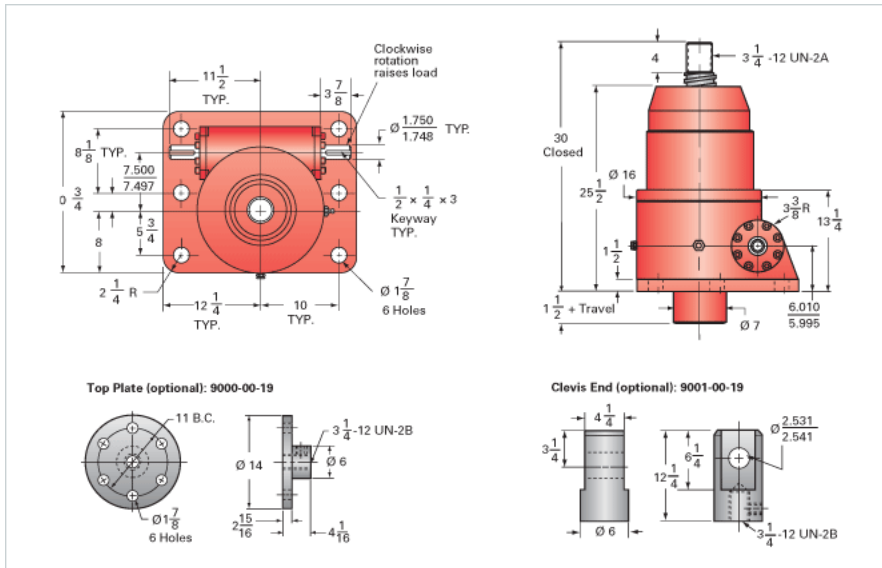

### Details

Capacity [Ton]	100
Gear Ratio	32:1
Turns of Worm per Inch Travel	32
Torque to Raise 1 lb. [in-lb]	0.0138
Lifting Screw Diameter [in]	4.00
Screw Lead [in]	1.000
Root Diameter [in]	3.338
BackDrive Holding Torque [ft-lb]	35
Tare Drag Torque [in-lb]	205

### Performance Specifications

Maximum Allowable Input [hp]	12.50
Maximum Input Torque [in-lb]	2760
Maximum Worm Speed at Rated Load [rpm]	285
Maximum Load at 1750 RPM [lb]	32621
Starting Torque	1.5 x Running Torque

### Weight

Base 0 Travel [lb]	1100
Per Inch of Travel [lb]	5.00
Grease [lb]	16.0