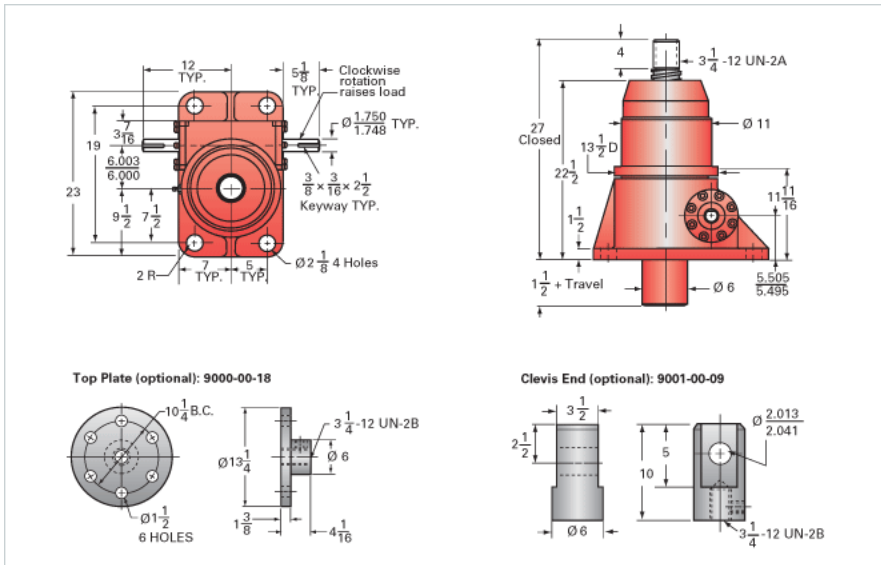

### Details

Capacity [Ton]	75
Gear Ratio	32:1
Turns of Worm per Inch Travel	32
Torque to Raise 1 lb. [in-lb]	0.0112
Lifting Screw Diameter [in]	4.00
Screw Lead [in]	1.000
Root Diameter [in]	3.338
BackDrive Holding Torque [ft-lb]	25
Tare Drag Torque [in-lb]	155

### Performance Specifications

Maximum Allowable Input [hp]	9.00
Maximum Input Torque [in-lb]	1680
Maximum Worm Speed at Rated Load [rpm]	338
Maximum Load at 1750 RPM [lb]	28970
Starting Torque	1.5 x Running Torque