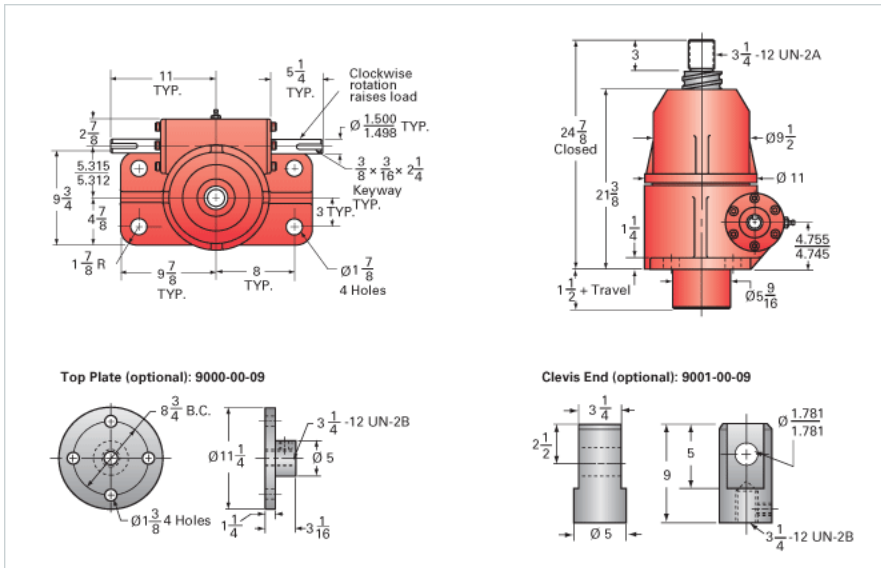

ActionJac 50-BSJ-U 32:1

Call 800-321-7800 or visit us online at www.nookindustries.com to configure and order your ActionJac 50-BSJ-U 32:1 today!

Details

Capacity [Ton]	50
Gear Ratio	32:1
Turns of Worm per Inch Travel	32
Torque to Raise 1 lb. [in-lb]	0.0139
Lifting Screw Diameter [in]	4.00
Screw Lead [in]	1.000
Root Diameter [in]	3.338
BackDrive Holding Torque [ft-lb]	10
Tare Drag Torque [in-lb]	90

Performance Specifications

Maximum Allowable Input [hp]	5.00
Maximum Input Torque [in-lb]	1390
Maximum Worm Speed at Rated Load [rpm]	227
Maximum Load at 1750 RPM [lb]	12955
Starting Torque	1.5 x Running Torque

Weight

Base 0 Travel [lb]	490
Per Inch of Travel [lb]	5.00
Grease [lb]	5.0