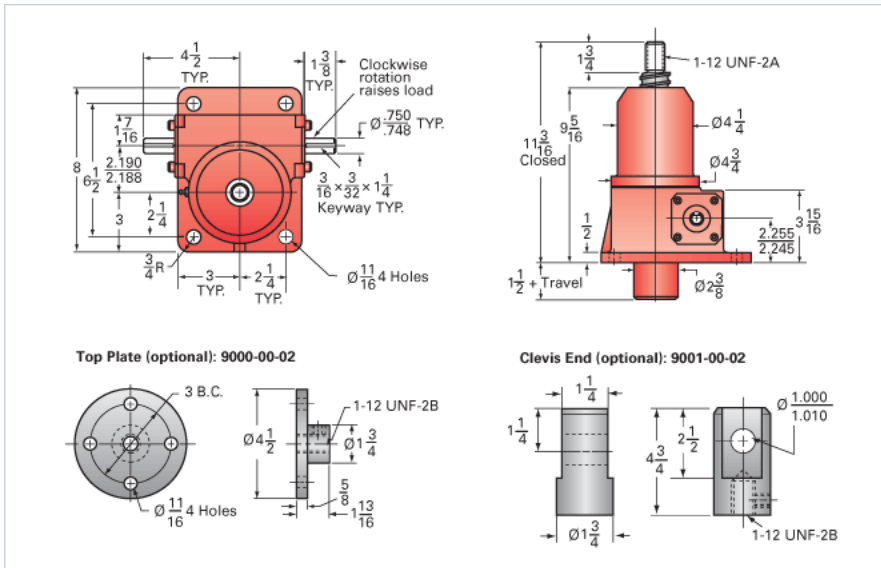

ActionJac 5-BSJ-U 24:1

Call 800-321-7800 or visit us online at www.nookindustries.com to configure and order your ActionJac 5-BSJ-U 24:1 today!

Details

Capacity [Ton]	5
Gear Ratio	24:1
Turns of Worm per Inch Travel	50.66
Torque to Raise 1 lb. [in-lb]	0.0073
Lifting Screw Diameter [in]	1.50
Screw Lead [in]	0.473
Root Diameter [in]	1.140
BackDrive Holding Torque [ft-lb]	5
Tare Drag Torque [in-lb]	10

Performance Specifications

Maximum Allowable Input [hp]	0.75
Maximum Input Torque [in-lb]	73
Maximum Worm Speed at Rated Load [rpm]	647
Maximum Load at 1750 RPM [lb]	3700
Starting Torque	1.5 x Running Torque

Weight

Base 0 Travel [lb]	35
Per Inch of Travel [lb]	0.60
Grease [lb]	1.0