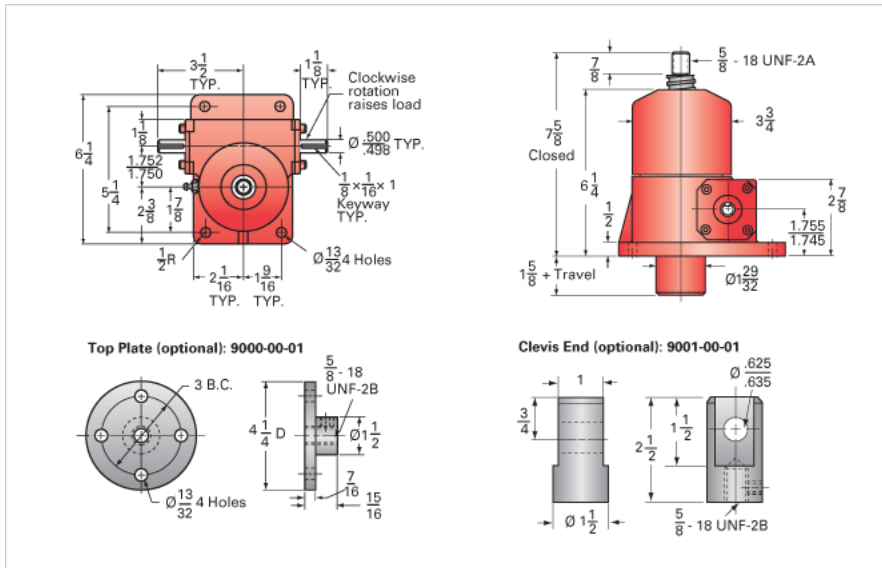

### Details

Capacity [Ton]	2.5
Gear Ratio	12:1
Turns of Worm per Inch Travel	12
Torque to Raise 1 lb. [in-lb]	0.0244
Lifting Screw Diameter [in]	1.00
Screw Lead [in]	1.000
Root Diameter [in]	0.820
BackDrive Holding Torque [ft-lb]	6
Tare Drag Torque [in-lb]	5

### Performance Specifications

Maximum Allowable Input [hp]	1.50
Maximum Input Torque [in-lb]	122
Maximum Worm Speed at Rated Load [rpm]	775
Maximum Load at 1750 RPM [lb]	2214
Starting Torque	1.5 x Running Torque

### Weight

Base 0 Travel [lb]	17
Per Inch of Travel [lb]	0.60
Grease [lb]	0.5