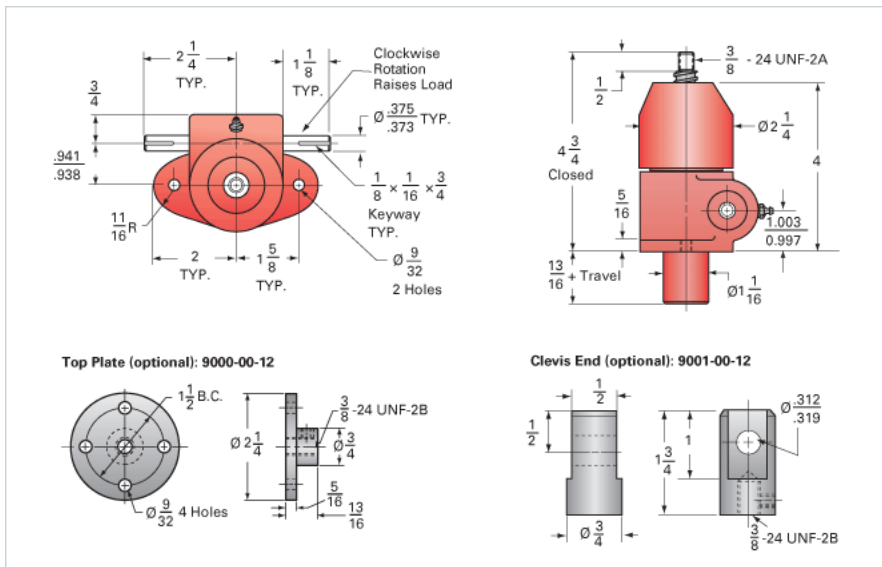

ActionJac 0.5-BSJ-U 5:1

Call 800-321-7800 or visit us online at www.nookindustries.com to configure and order your ActionJac 0.5-BSJ-U 5:1 today!

Details

Capacity [Ton]	0.5
Gear Ratio	5:1
Turns of Worm per Inch Travel	25
Torque to Raise 1 lb. [in-lb]	0.0095
Lifting Screw Diameter [in]	0.63
Screw Lead [in]	0.200
Root Diameter [in]	0.500
BackDrive Holding Torque [ft-lb]	1
Tare Drag Torque [in-lb]	1

Performance Specifications

Maximum Allowable Input [hp]	0.33
Maximum Input Torque [in-lb]	9.5
Maximum Worm Speed at Rated Load [rpm]	1800
Maximum Load at 1750 RPM [lb]	1000
Starting Torque	1.5 x Running Torque

Weight

Base 0 Travel [lb]	3
Per Inch of Travel [lb]	0.03
Grease [lb]	0.6