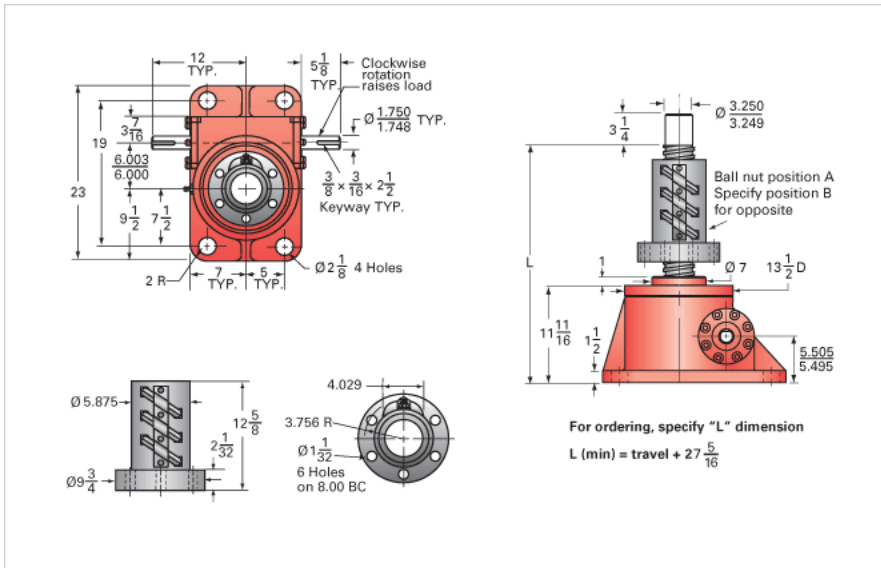

ActionJac 75-BSJ-UR 32:1

Call 800-321-7800 or visit us online at www.nookindustries.com to configure and order your ActionJac 75-BSJ-UR 32:1 today!

Details

Capacity [Ton]	75
Gear Ratio	32:1
Turns of Worm per Inch Travel	32
Torque to Raise 1 lb. [in-lb]	0.0112
Lifting Screw Diameter [in]	4.00
Screw Lead [in]	1.000
Root Diameter [in]	3.338
BackDrive Holding Torque [ft-lb]	25
Tare Drag Torque [in-lb]	155

Performance Specifications

Maximum Allowable Input [hp]	9.00
Maximum Input Torque [in-lb]	1680
Maximum Worm Speed at Rated Load [rpm]	338
Maximum Load at 1750 RPM [lb]	28970
Starting Torque	1.5 x Running Torque

Weight

Base 0 Travel [lb]	650
Per Inch of Travel [lb]	5.00
Grease [lb]	9.0