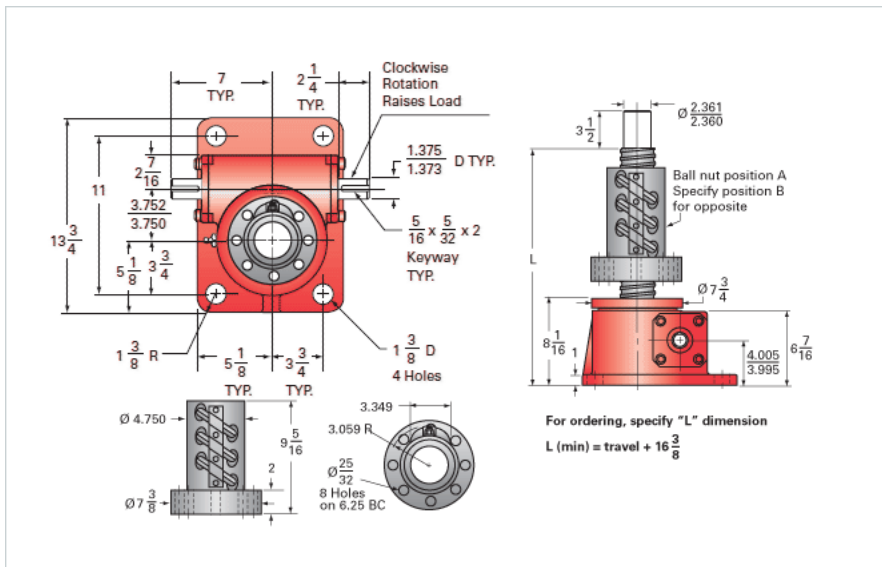

### Details

Capacity [Ton]	30
Gear Ratio	32:1
Turns of Worm per Inch Travel	21.33
Torque to Raise 1 lb. [in-lb]	0.0191
Lifting Screw Diameter [in]	3.00
Screw Lead [in]	1.500
Root Diameter [in]	2.480
BackDrive Holding Torque [ft-lb]	15
Tare Drag Torque [in-lb]	60

### Performance Specifications

Maximum Allowable Input [hp]	3.50
Maximum Input Torque [in-lb]	1144
Maximum Worm Speed at Rated Load [rpm]	193
Maximum Load at 1750 RPM [lb]	6600
Starting Torque	1.5 x Running Torque

### Weight

Base 0 Travel [lb]	220
Per Inch of Travel [lb]	2.40
Grease [lb]	3.5