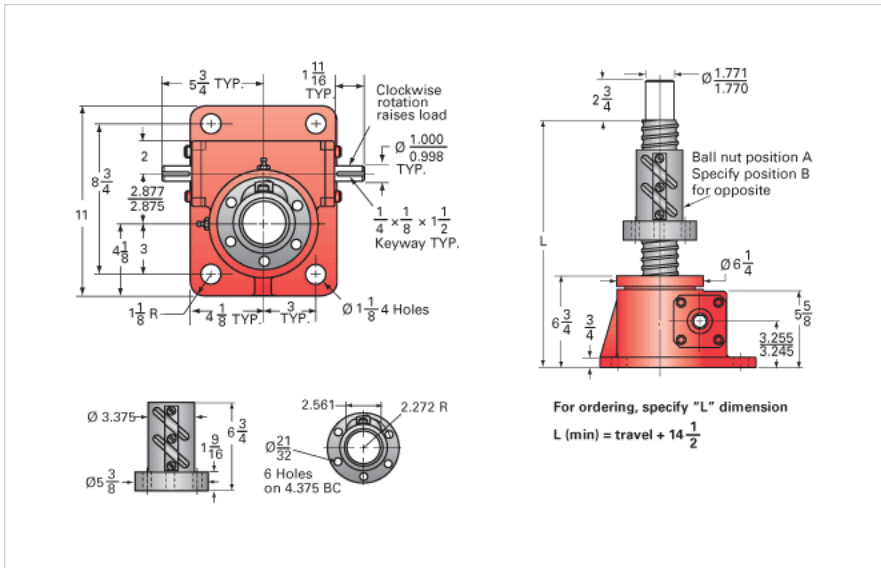

ActionJac 20-BSJ-UR 24:1

Call 800-321-7800 or visit us online at www.nookindustries.com to configure and order your ActionJac 20-BSJ-UR 24:1 today!

Details

Capacity [Ton]	20
Gear Ratio	24:1
Turns of Worm per Inch Travel	48
Torque to Raise 1 lb. [in-lb]	0.0079
Lifting Screw Diameter [in]	2.25
Screw Lead [in]	0.500
Root Diameter [in]	1.850
BackDrive Holding Torque [ft-lb]	7
Tare Drag Torque [in-lb]	40

Performance Specifications

Maximum Allowable Input [hp]	2.50
Maximum Input Torque [in-lb]	314
Maximum Worm Speed at Rated Load [rpm]	501
Maximum Load at 1750 RPM [lb]	11397
Starting Torque	1.5 x Running Torque

Weight

Base 0 Travel [lb]	85
Per Inch of Travel [lb]	1.50
Grease [lb]	2.2