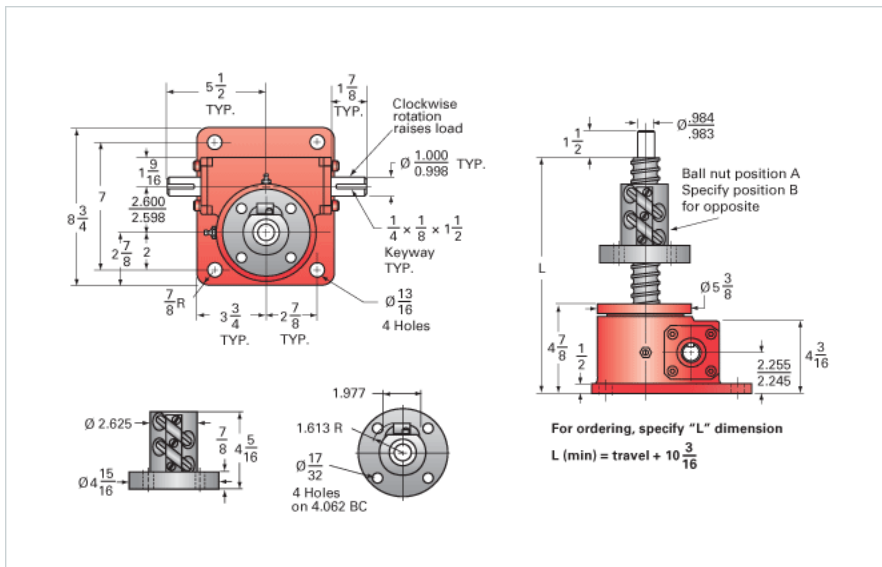

### Details

Capacity [Ton]	10
Gear Ratio	24:1
Turns of Worm per Inch Travel	50.66
Torque to Raise 1 lb. [in-lb]	0.0077
Lifting Screw Diameter [in]	1.50
Screw Lead [in]	0.473
Root Diameter [in]	1.140
BackDrive Holding Torque [ft-lb]	4
Tare Drag Torque [in-lb]	20

### Performance Specifications

Maximum Allowable Input [hp]	1.50
Maximum Input Torque [in-lb]	153
Maximum Worm Speed at Rated Load [rpm]	618
Maximum Load at 1750 RPM [lb]	7016
Starting Torque	1.5 x Running Torque

### Weight

Base 0 Travel [lb]	50
Per Inch of Travel [lb]	0.80
Grease [lb]	1.5