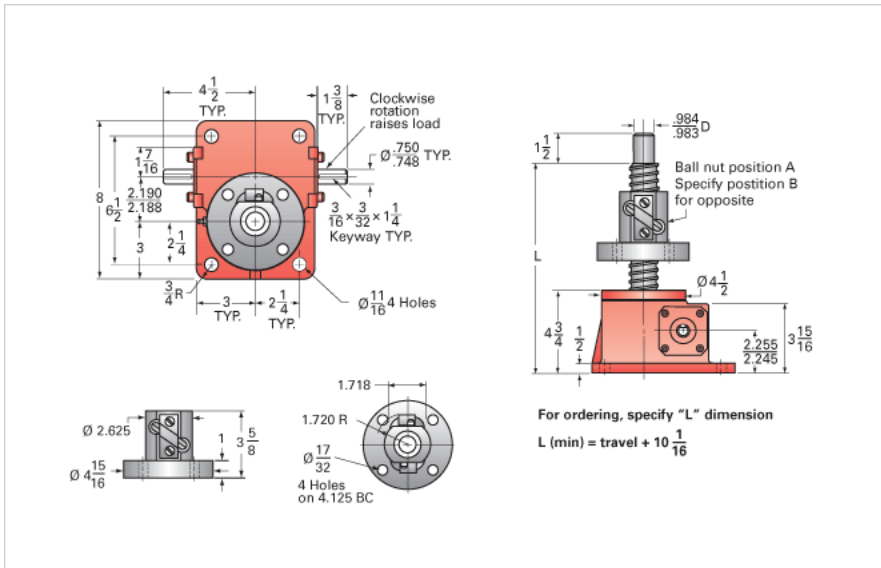

ActionJac 5HL-BSJ-UR 24:1

Call 800-321-7800 or visit us online at www.nookindustries.com to configure and order your ActionJac 5HL-BSJ-UR 24:1 today!

Details

Capacity [Ton]	5
Gear Ratio	24:1
Turns of Worm per Inch Travel	24
Torque to Raise 1 lb. [in-lb]	0.0153
Lifting Screw Diameter [in]	1.50
Screw Lead [in]	1.000
Root Diameter [in]	1.140
BackDrive Holding Torque [ft-lb]	10
Tare Drag Torque [in-lb]	10

Performance Specifications

Maximum Allowable Input [hp]	0.75
Maximum Input Torque [in-lb]	153
Maximum Worm Speed at Rated Load [rpm]	308
Maximum Load at 1750 RPM [lb]	1765
Starting Torque	1.5 x Running Torque

Weight

Base 0 Travel [lb]	35
Per Inch of Travel [lb]	0.60
Grease [lb]	1.0