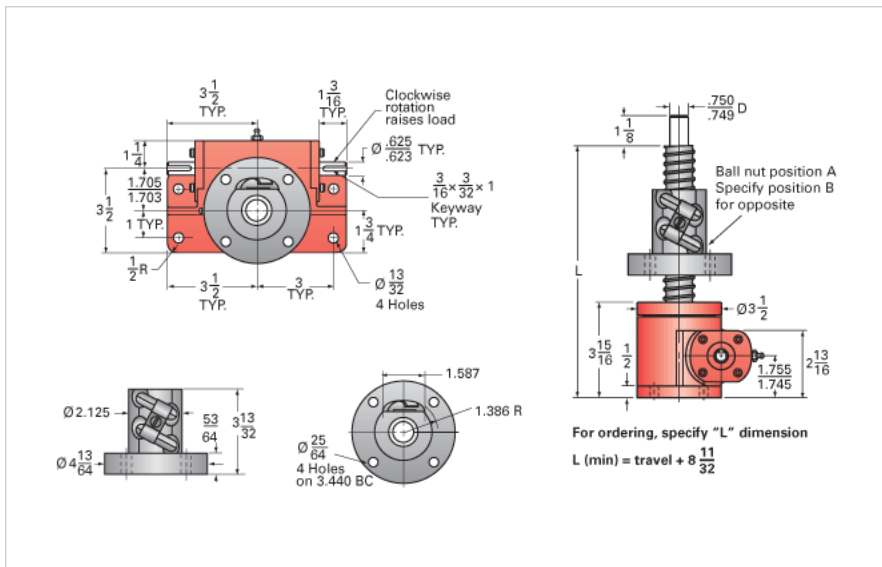

### Details

Capacity [Ton]	3
Gear Ratio	24:1
Turns of Worm per Inch Travel	58.1
Torque to Raise 1 lb. [in-lb]	0.0070
Lifting Screw Diameter [in]	1.17
Screw Lead [in]	0.413
Root Diameter [in]	0.870
BackDrive Holding Torque [ft-lb]	2
Tare Drag Torque [in-lb]	6

### Performance Specifications

Maximum Allowable Input [hp]	0.50
Maximum Input Torque [in-lb]	42
Maximum Worm Speed at Rated Load [rpm]	750
Maximum Load at 1750 RPM [lb]	2572
Starting Torque	1.5 x Running Torque

### Weight

Base 0 Travel [lb]	18.5
Per Inch of Travel [lb]	0.60
Grease [lb]	0.5