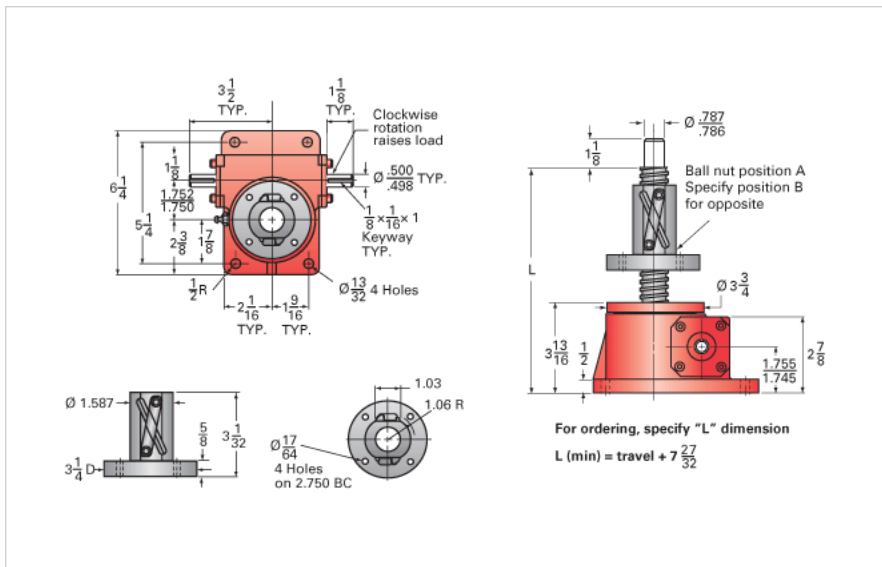

ActionJac 2.5HL-BSJ-UR 12:1

Call 800-321-7800 or visit us online at www.nookindustries.com to configure and order your ActionJac 2.5HL-BSJ-UR 12:1 today!

Details

Capacity [Ton]	2.5
Gear Ratio	12:1
Turns of Worm per Inch Travel	12
Torque to Raise 1 lb. [in-lb]	0.0244
Lifting Screw Diameter [in]	1.000
Screw Lead [in]	1.000
Root Diameter [in]	0.820
BackDrive Holding Torque [ft-lb]	6
Tare Drag Torque [in-lb]	5

Performance Specifications

Maximum Allowable Input [hp]	1.50
Maximum Input Torque [in-lb]	122
Maximum Worm Speed at Rated Load [rpm]	775
Maximum Load at 1750 RPM [lb]	2214
Starting Torque	1.5 x Running Torque

Weight

Base 0 Travel [lb]	17
Per Inch of Travel [lb]	0.60
Grease [lb]	0.5