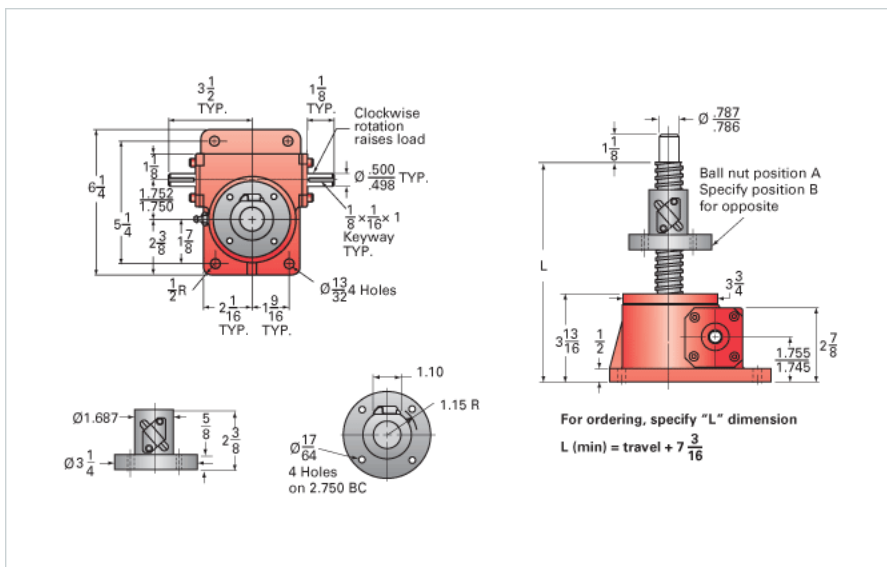

ActionJac 2.5-BSJ-UR 6:1

Call 800-321-7800 or visit us online at www.nookindustries.com to configure and order your ActionJac 2.5-BSJ-UR 6:1 today!

Details

Capacity [Ton]	2.5
Gear Ratio	6:1
Turns of Worm per Inch Travel	24
Torque to Raise 1 lb. [in-lb]	0.0102
Lifting Screw Diameter [in]	1.00
Screw Lead [in]	0.250
Root Diameter [in]	0.820
BackDrive Holding Torque [ft-lb]	4
Tare Drag Torque [in-lb]	5

Performance Specifications

Maximum Allowable Input [hp]	2.00
Maximum Input Torque [in-lb]	51
Maximum Worm Speed at Rated Load [rpm]	1800
Maximum Load at 1750 RPM [lb]	5000
Starting Torque	1.5 x Running Torque

Weight

Base 0 Travel [lb]	17
Per Inch of Travel [lb]	0.60
Grease [lb]	0.5