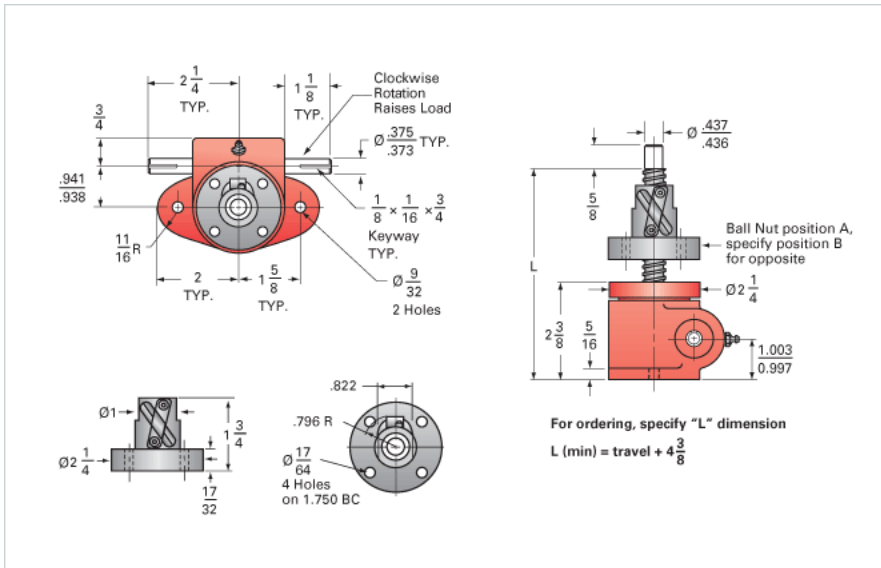

ActionJac 0.5-BSJ-UR 5:1

Call 800-321-7800 or visit us online at www.nookindustries.com to configure and order your ActionJac 0.5-BSJ-UR 5:1 today!

Details

Capacity [Ton]	0.5
Gear Ratio	5:1
Turns of Worm per Inch Travel	25
Torque to Raise 1 lb. [in-lb]	0.0095
Lifting Screw Diameter [in]	0.63
Screw Lead [in]	0.200
Root Diameter [in]	0.500
BackDrive Holding Torque [ft-lb]	1
Tare Drag Torque [in-lb]	1

Performance Specifications

Maximum Allowable Input [hp]	0.33
Maximum Input Torque [in-lb]	9.5
Maximum Worm Speed at Rated Load [rpm]	1800
Maximum Load at 1750 RPM [lb]	1000
Starting Torque	1.5 x Running Torque

Weight

Base 0 Travel [lb]	3
Per Inch of Travel [lb]	0.03
Grease [lb]	0.6