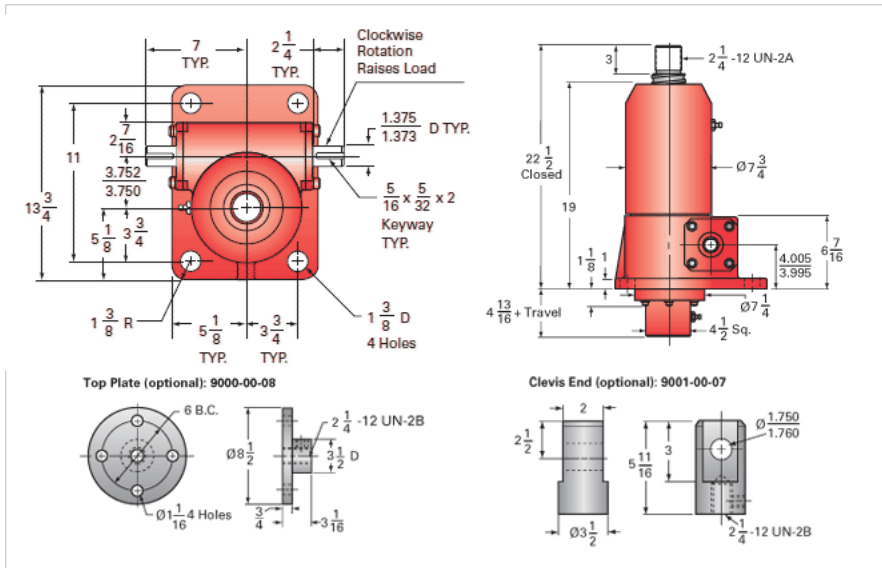

ActionJac 30HL-BSJ-UK 32:1

Call 800-321-7800 or visit us online at www.nookindustries.com to configure and order your ActionJac 30HL-BSJ-UK 32:1 today!

Details

Capacity [Ton]	30
Gear Ratio	32:1
Turns of Worm per Inch Travel	21.33
Torque to Raise 1 lb. [in-lb]	0.0210
Lifting Screw Diameter [in]	3.00
Screw Lead [in]	1.500
Root Diameter [in]	2.480
BackDrive Holding Torque [ft-lb]	15
Tare Drag Torque [in-lb]	60

Performance Specifications

Maximum Allowable Input [hp]	3.50
Maximum Input Torque [in-lb]	1144
Maximum Worm Speed at Rated Load [rpm]	175
Maximum Load at 1750 RPM [lb]	6000
Starting Torque	1.5 x Running Torque

Weight

Base 0 Travel [lb]	220
Per Inch of Travel [lb]	2.40
Grease [lb]	3.5