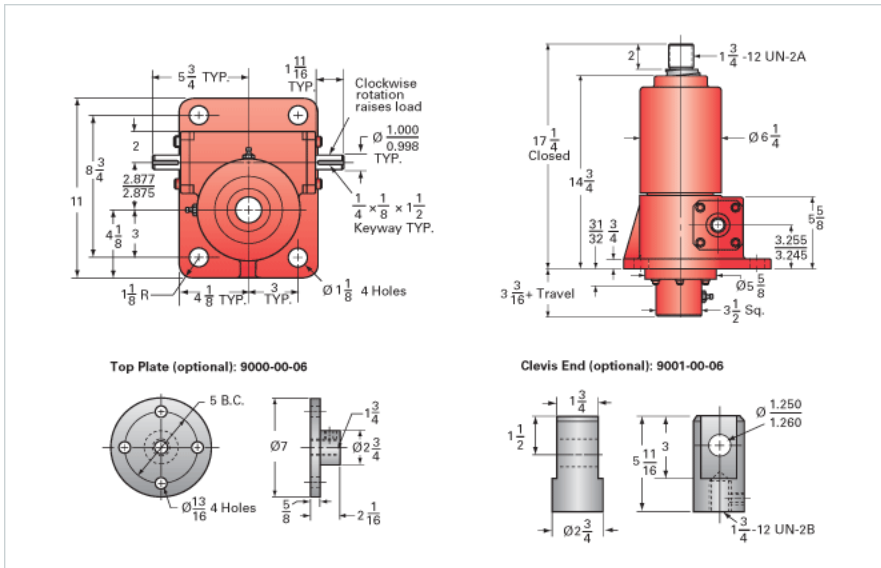

ActionJac 20-BSJ-UK 24:1

Call 800-321-7800 or visit us online at www.nookindustries.com to configure and order your ActionJac 20-BSJ-UK 24:1 today!

Details

Capacity [Ton]	20
Gear Ratio	24:1
Turns of Worm per Inch Travel	48
Torque to Raise 1 lb. [in-lb]	0.0087
Lifting Screw Diameter [in]	2.25
Screw Lead [in]	0.500
Root Diameter [in]	1.850
BackDrive Holding Torque [ft-lb]	7
Tare Drag Torque [in-lb]	40

Performance Specifications

Maximum Allowable Input [hp]	2.50
Maximum Input Torque [in-lb]	314
Maximum Worm Speed at Rated Load [rpm]	453
Maximum Load at 1750 RPM [lb]	10349
Starting Torque	1.5 x Running Torque

Weight

Base 0 Travel [lb]	85
Per Inch of Travel [lb]	1.50
Grease [lb]	2.2