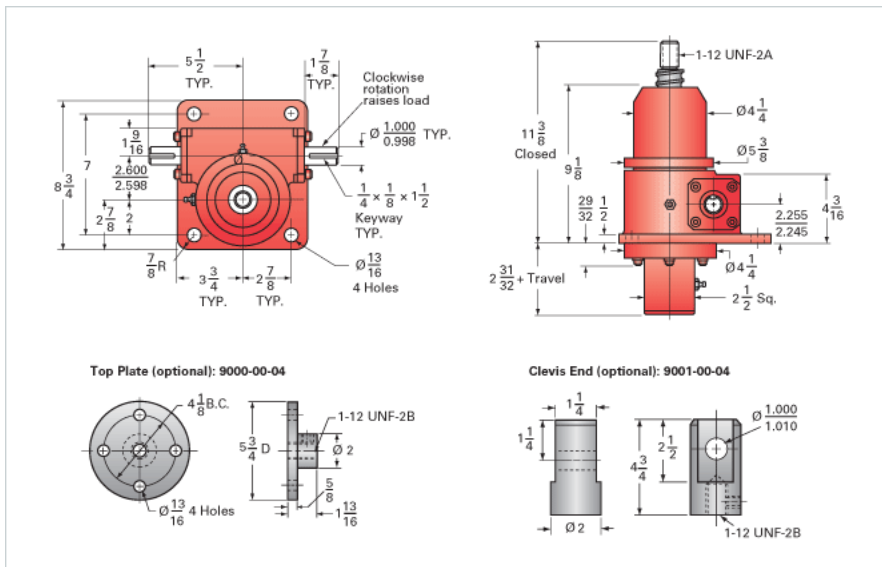

ActionJac 10-BSJ-UK 24:1

Call 800-321-7800 or visit us online at www.nookindustries.com to configure and order your ActionJac 10-BSJ-UK 24:1 today!

Details

Capacity [Ton]	10
Gear Ratio	24:1
Turns of Worm per Inch Travel	50.66
Torque to Raise 1 lb. [in-lb]	0.0085
Lifting Screw Diameter [in]	1.50
Screw Lead [in]	0.473
Root Diameter [in]	1.140
BackDrive Holding Torque [ft-lb]	4
Tare Drag Torque [in-lb]	20

Performance Specifications

Maximum Allowable Input [hp]	1.50
Maximum Input Torque [in-lb]	153
Maximum Worm Speed at Rated Load [rpm]	556
Maximum Load at 1750 RPM [lb]	6355
Starting Torque	1.5 x Running Torque

Weight

Base 0 Travel [lb]	50
Per Inch of Travel [lb]	0.80
Grease [lb]	1.5