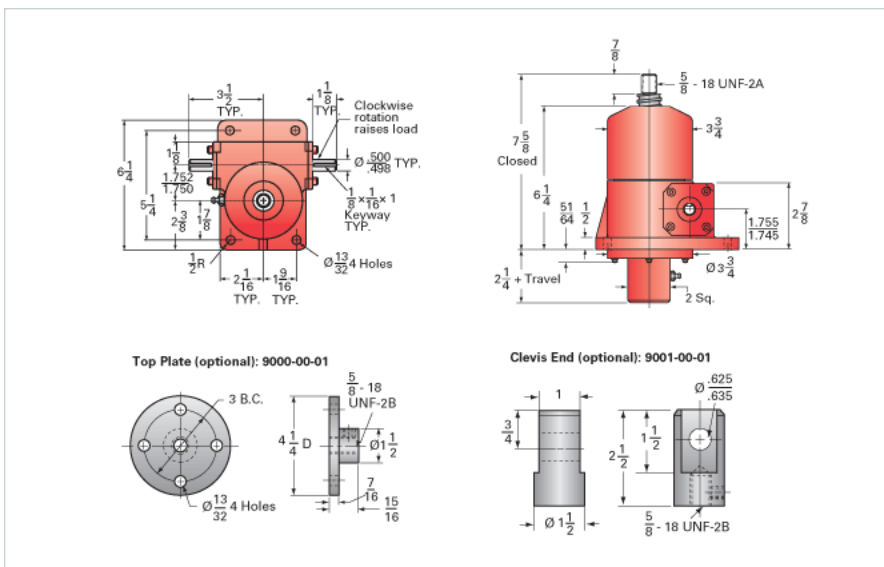

ActionJac 2.5HL-BSJ-UK 24:1

Call 800-321-7800 or visit us online at www.nookindustries.com to configure and order your ActionJac 2.5HL-BSJ-UK 24:1 today!

Details

Capacity [Ton]	2.5
Gear Ratio	24:1
Turns of Worm per Inch Travel	24
Torque to Raise 1 lb. [in-lb]	0.0187
Lifting Screw Diameter [in]	1.00
Screw Lead [in]	1.000
Root Diameter [in]	0.820
BackDrive Holding Torque [ft-lb]	5
Tare Drag Torque [in-lb]	5

Performance Specifications

Maximum Allowable Input [hp]	0.50
Maximum Input Torque [in-lb]	85
Maximum Worm Speed at Rated Load [rpm]	337
Maximum Load at 1750 RPM [lb]	964
Starting Torque	1.5 x Running Torque

Weight

Base 0 Travel [lb]	17
Per Inch of Travel [lb]	0.60
Grease [lb]	0.5