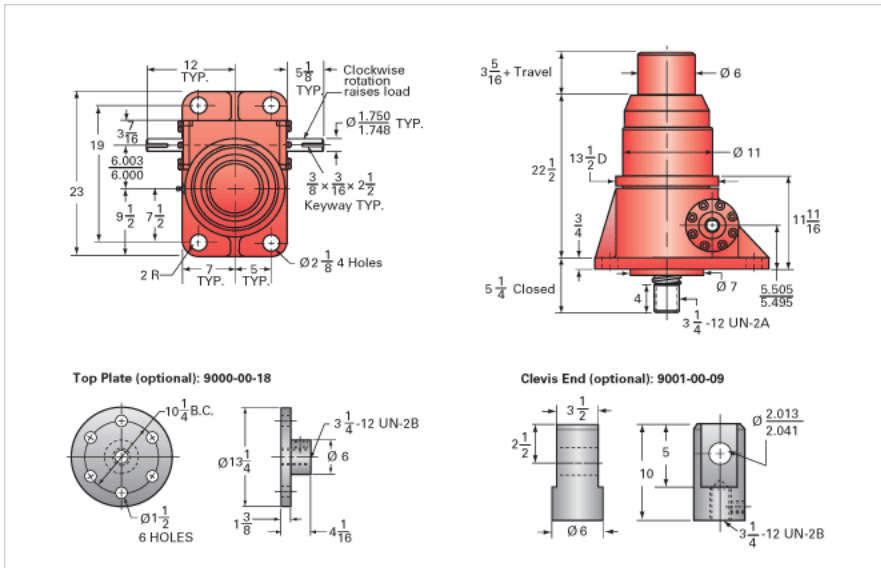

### Details

Capacity [Ton]	75
Gear Ratio	32:1
Turns of Worm per Inch Travel	32
Torque to Raise 1 lb. [in-lb]	0.0112
Lifting Screw Diameter [in]	4.00
Screw Lead [in]	1.000
Root Diameter [in]	3.338
BackDrive Holding Torque [ft-lb]	25.0
Tare Drag Torque [in-lb]	155

### Performance Specifications

Maximum Allowable Input [hp]	9.00
Maximum Input Torque [in-lb]	1680
Maximum Worm Speed at Rated Load [rpm]	338
Maximum Load at 1750 RPM [lb]	28970
Starting Torque	1.5 x Running Torque

### Weight

Base 0 Travel [lb]	650
Per Inch of Travel [lb]	5.00
Grease [lb]	9.0