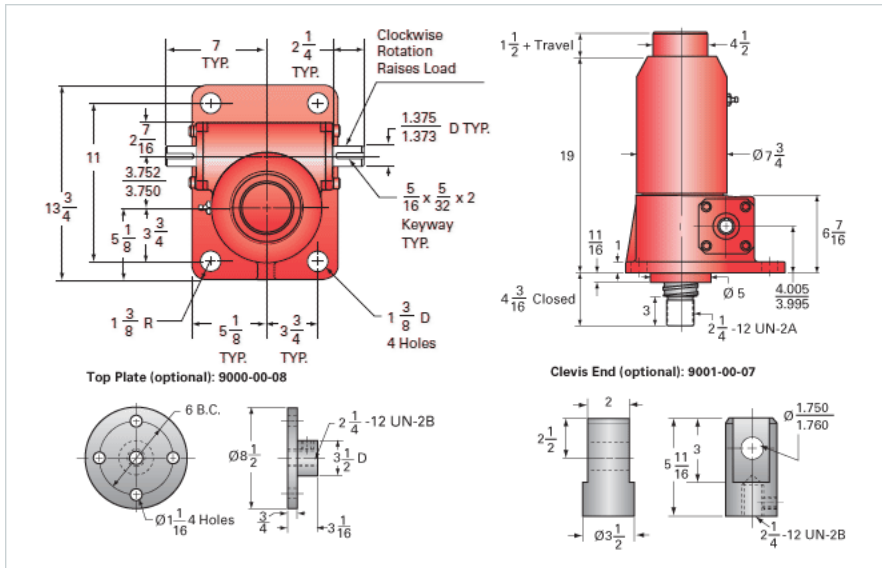

ActionJac 30HL-BSJ-I 32:1

Call 800-321-7800 or visit us online at www.nookindustries.com to configure and order your ActionJac 30HL-BSJ-I 32:1 today!

Details

Capacity [Ton]	30
Gear Ratio	32:1
Turns of Worm per Inch Travel	21.33
Torque to Raise 1 lb. [in-lb]	0.0191
Lifting Screw Diameter [in]	3.00
Screw Lead [in]	1.500
Root Diameter [in]	2.480
BackDrive Holding Torque [ft-lb]	15.0
Tare Drag Torque [in-lb]	60

Performance Specifications

Maximum Allowable Input [hp]	3.50
Maximum Input Torque [in-lb]	1144
Maximum Worm Speed at Rated Load [rpm]	193
Maximum Load at 1750 RPM [lb]	6600
Starting Torque	1.5 x Running Torque

Weight

Base 0 Travel [lb]	220
Per Inch of Travel [lb]	2.40
Grease [lb]	3.5