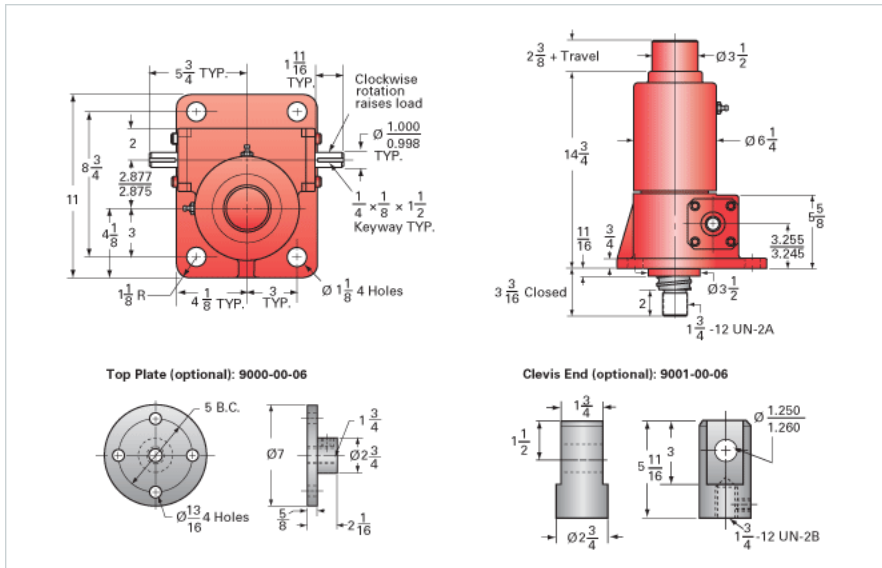

### Details

Capacity [Ton]	20
Gear Ratio	24:1
Turns of Worm per Inch Travel	24
Torque to Raise 1 lb. [in-lb]	0.0157
Lifting Screw Diameter [in]	2.25
Screw Lead [in]	1.000
Root Diameter [in]	1.850
BackDrive Holding Torque [ft-lb]	13.0
Tare Drag Torque [in-lb]	40

### Performance Specifications

Maximum Allowable Input [hp]	2.50
Maximum Input Torque [in-lb]	628
Maximum Worm Speed at Rated Load [rpm]	251
Maximum Load at 1750 RPM [lb]	5737
Starting Torque	1.5 x Running Torque