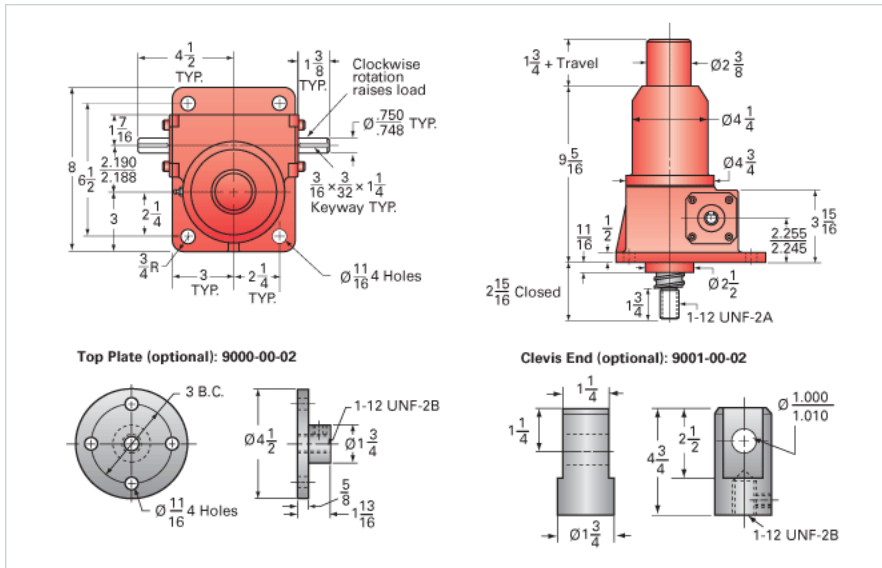

### Details

Capacity [Ton]	5
Gear Ratio	24:1
Turns of Worm per Inch Travel	50.66
Torque to Raise 1 lb. [in-lb]	0.0073
Lifting Screw Diameter [in]	1.50
Screw Lead [in]	0.473
Root Diameter [in]	1.140
BackDrive Holding Torque [ft-lb]	5.0
Tare Drag Torque [in-lb]	10

### Performance Specifications

Maximum Allowable Input [hp]	0.75
Maximum Input Torque [in-lb]	73
Maximum Worm Speed at Rated Load [rpm]	647
Maximum Load at 1750 RPM [lb]	3700
Starting Torque	1.5 x Running Torque

### Weight

Base 0 Travel [lb]	35
Per Inch of Travel [lb]	0.60
Grease [lb]	1.0