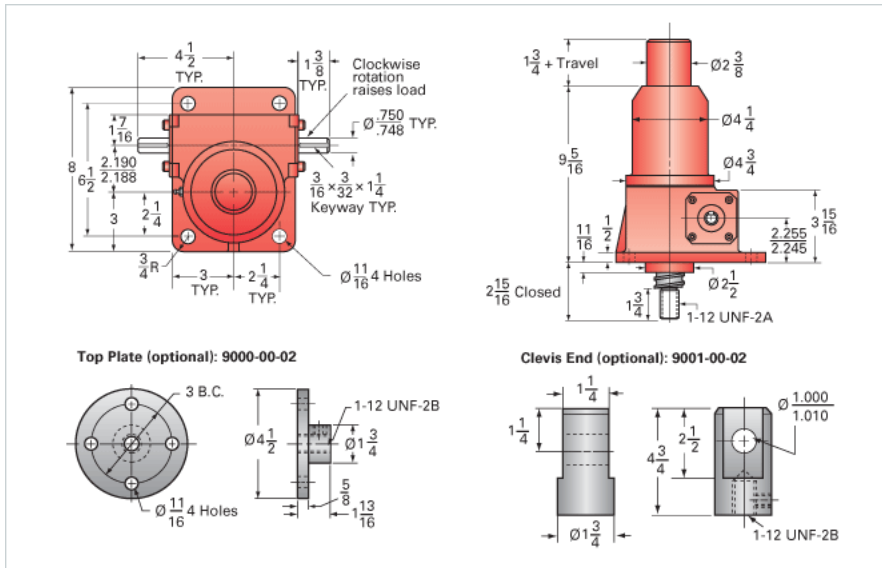

ActionJac 5-BSJ-I 6:1

Call 800-321-7800 or visit us online at www.nookindustries.com to configure and order your ActionJac 5-BSJ-I 6:1 today!

Details

Capacity [Ton]	5
Gear Ratio	6:1
Turns of Worm per Inch Travel	12.66
Torque to Raise 1 lb. [in-lb]	0.0183
Lifting Screw Diameter [in]	1.50
Screw Lead [in]	0.473
Root Diameter [in]	1.140
BackDrive Holding Torque [ft-lb]	14.0
Tare Drag Torque [in-lb]	10

Performance Specifications

Maximum Allowable Input [hp]	3.00
Maximum Input Torque [in-lb]	183
Maximum Worm Speed at Rated Load [rpm]	1033
Maximum Load at 1750 RPM [lb]	5904
Starting Torque	1.5 x Running Torque

Weight

Base 0 Travel [lb]	35
Per Inch of Travel [lb]	0.60
Grease [lb]	1.0