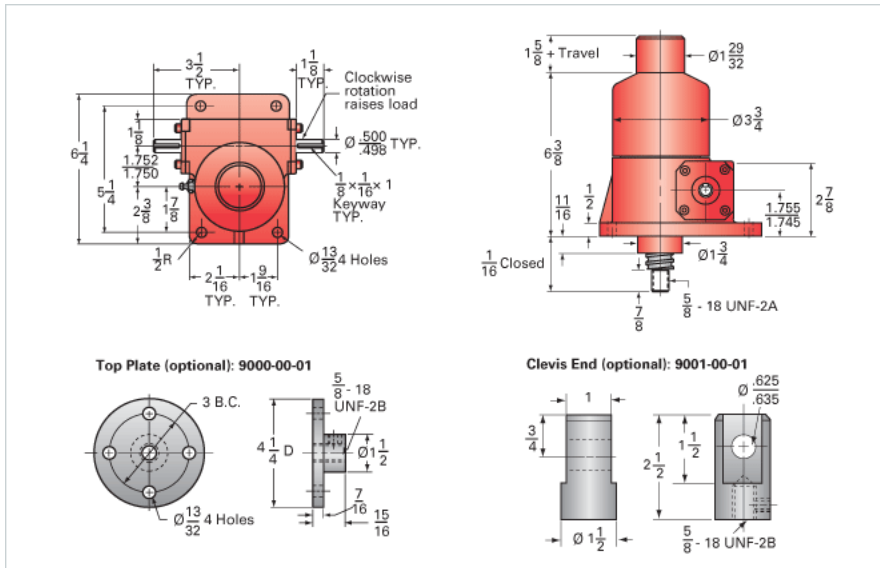

### Details

Capacity [Ton]	2.5
Gear Ratio	12:1
Turns of Worm per Inch Travel	12
Torque to Raise 1 lb. [in-lb]	0.0244
Lifting Screw Diameter [in]	1.00
Screw Lead [in]	1.000
Root Diameter [in]	0.820
BackDrive Holding Torque [ft-lb]	6.0
Tare Drag Torque [in-lb]	5

### Performance Specifications

Maximum Allowable Input [hp]	1.50
Maximum Input Torque [in-lb]	122
Maximum Worm Speed at Rated Load [rpm]	775
Maximum Load at 1750 RPM [lb]	2214
Starting Torque	1.5 x Running Torque