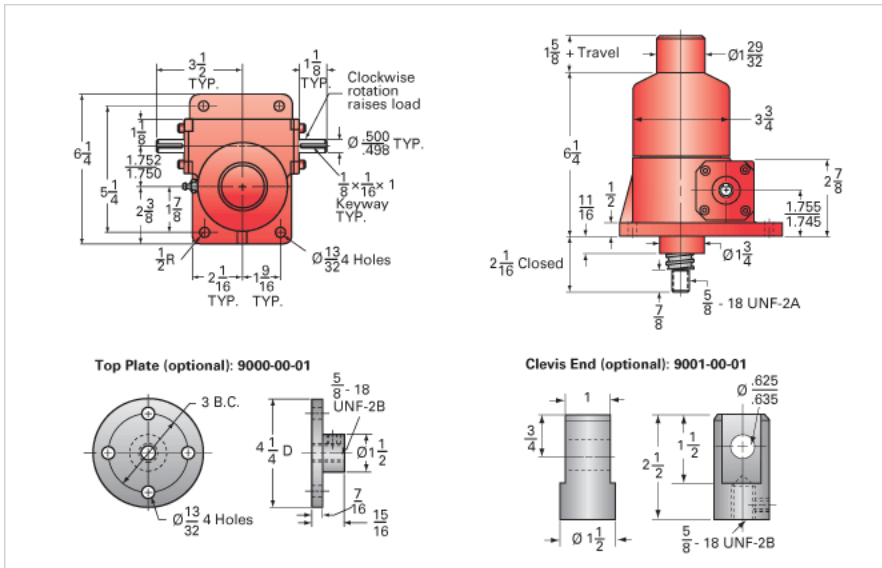

### Details

Capacity [Ton]	2.5
Gear Ratio	12:1
Turns of Worm per Inch Travel	48
Torque to Raise 1 lb. [in-lb]	0.0061
Lifting Screw Diameter [in]	1.00
Screw Lead [in]	0.250
Root Diameter [in]	0.820
BackDrive Holding Torque [ft-lb]	2.0
Tare Drag Torque [in-lb]	5

### Performance Specifications

Maximum Allowable Input [hp]	1.50
Maximum Input Torque [in-lb]	53
Maximum Worm Speed at Rated Load [rpm]	1800
Maximum Load at 1750 RPM [lb]	5000
Starting Torque	1.5 x Running Torque