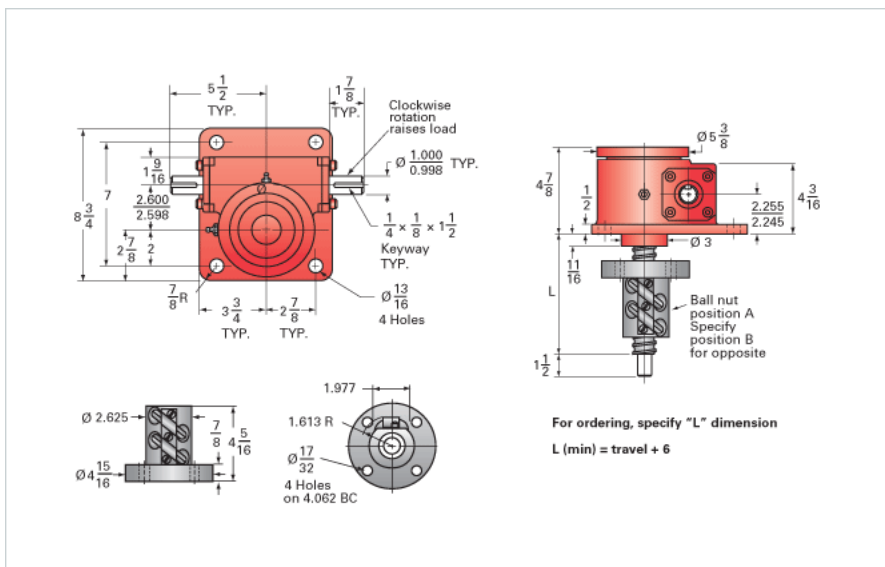

ActionJac 10-BSJ-IR 8:1

Call 800-321-7800 or visit us online at www.nookindustries.com to configure and order your ActionJac 10-BSJ-IR 8:1 today!

Details

Capacity [Ton]	10
Gear Ratio	8:1
Turns of Worm per Inch Travel	16.88
Torque to Raise 1 lb. [in-lb]	0.0151
Lifting Screw Diameter [in]	1.50
Screw Lead [in]	0.473
Root Diameter [in]	1.140
BackDrive Holding Torque [ft-lb]	13.0
Tare Drag Torque [in-lb]	20

Performance Specifications

Maximum Allowable Input [hp]	5.00
Maximum Input Torque [in-lb]	302
Maximum Worm Speed at Rated Load [rpm]	1043
Maximum Load at 1750 RPM [lb]	11925
Starting Torque	1.5 x Running Torque

Weight

Base 0 Travel [lb]	50
Per Inch of Travel [lb]	0.80
Grease [lb]	1.5