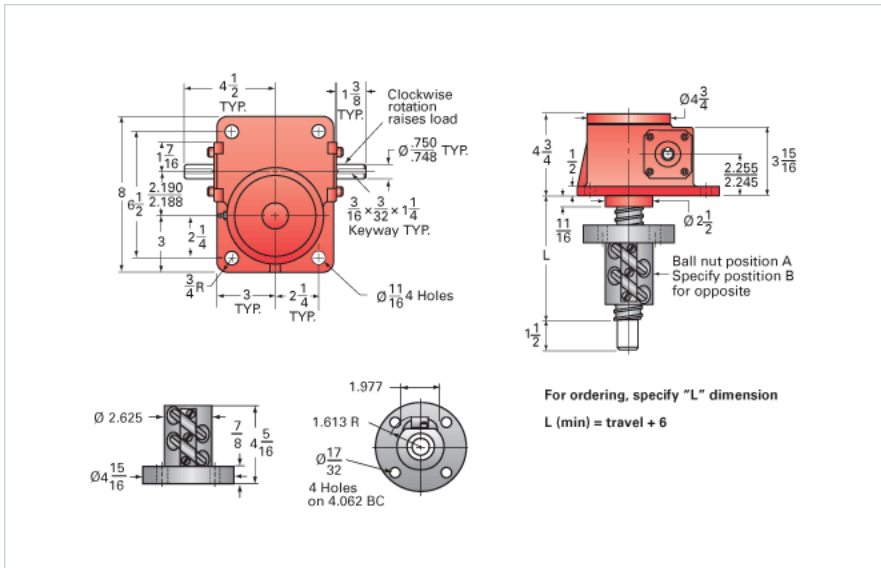

### Details

Capacity [Ton]	5
Gear Ratio	24:1
Turns of Worm per Inch Travel	50.66
Torque to Raise 1 lb. [in-lb]	0.0073
Lifting Screw Diameter [in]	1.50
Screw Lead [in]	0.473
Root Diameter [in]	1.140
BackDrive Holding Torque [ft-lb]	5.0
Tare Drag Torque [in-lb]	10

### Performance Specifications

Maximum Allowable Input [hp]	0.75
Maximum Input Torque [in-lb]	73
Maximum Worm Speed at Rated Load [rpm]	647
Maximum Load at 1750 RPM [lb]	3700
Starting Torque	1.5 x Running Torque

### Weight

Base 0 Travel [lb]	35
Per Inch of Travel [lb]	0.60
Grease [lb]	1.0