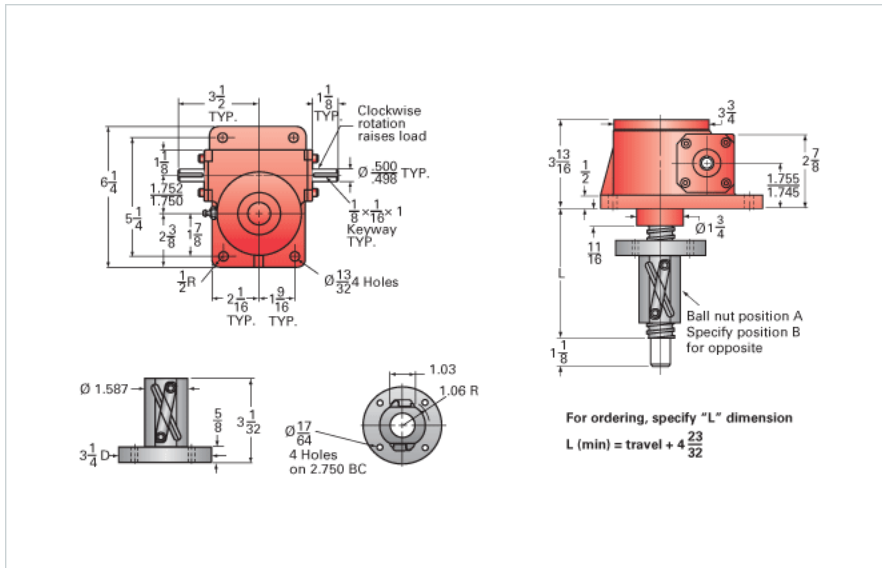

### Details

Capacity [Ton]	2.5
Gear Ratio	24:1
Turns of Worm per Inch Travel	24
Torque to Raise 1 lb. [in-lb]	0.0170
Lifting Screw Diameter [in]	1.00
Screw Lead [in]	1.000
Root Diameter [in]	0.820
BackDrive Holding Torque [ft-lb]	5.0
Tare Drag Torque [in-lb]	5

### Performance Specifications

Maximum Allowable Input [hp]	0.50
Maximum Input Torque [in-lb]	85
Maximum Worm Speed at Rated Load [rpm]	371
Maximum Load at 1750 RPM [lb]	1059
Starting Torque	1.5 x Running Torque

### Weight

Base 0 Travel [lb]	17
Per Inch of Travel [lb]	0.60
Grease [lb]	0.5