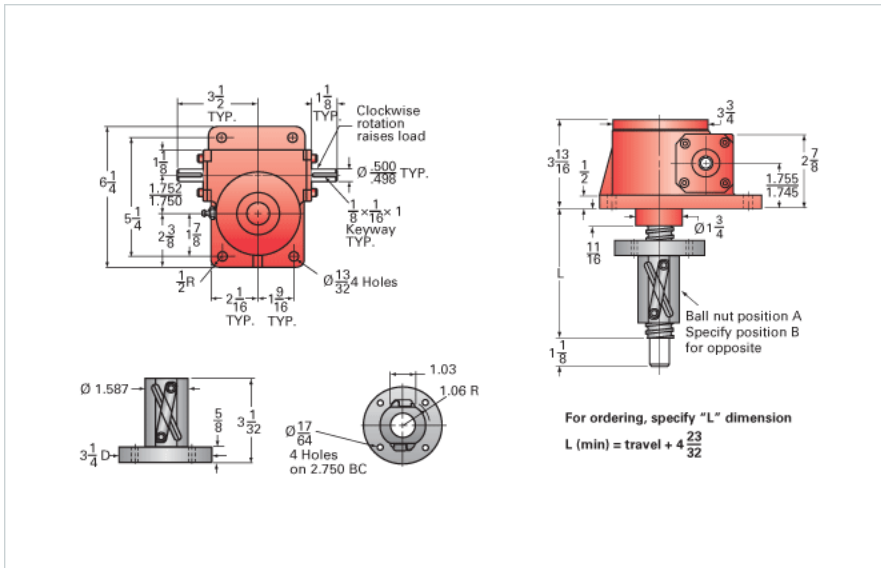

ActionJac 2.5HL-BSJ-IR 12:1

Call 800-321-7800 or visit us online at www.nookindustries.com to configure and order your ActionJac 2.5HL-BSJ-IR 12:1 today!

Details

Capacity [Ton]	2.5
Gear Ratio	12:1
Turns of Worm per Inch Travel	12
Torque to Raise 1 lb. [in-lb]	0.0244
Lifting Screw Diameter [in]	1.00
Screw Lead [in]	1.000
Root Diameter [in]	0.820
BackDrive Holding Torque [ft-lb]	6.0
Tare Drag Torque [in-lb]	5

Performance Specifications

Maximum Allowable Input [hp]	1.50
Maximum Input Torque [in-lb]	122
Maximum Worm Speed at Rated Load [rpm]	775
Maximum Load at 1750 RPM [lb]	2214
Starting Torque	1.5 x Running Torque

Weight

Base 0 Travel [lb]	17
Per Inch of Travel [lb]	0.60
Grease [lb]	0.5