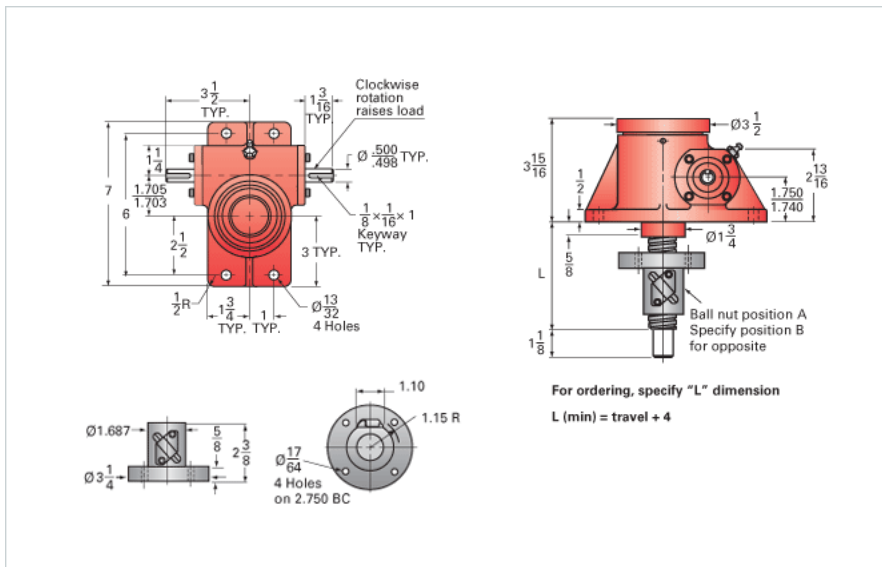

ActionJac 2R-BSJ-IR 24:1

Call 800-321-7800 or visit us online at www.nookindustries.com to configure and order your ActionJac 2R-BSJ-IR 24:1 today!

Details

Capacity [Ton]	2
Gear Ratio	24:1
Turns of Worm per Inch Travel	96
Torque to Raise 1 lb. [in-lb]	0.0043
Lifting Screw Diameter [in]	1.00
Screw Lead [in]	0.250
Root Diameter [in]	0.820
BackDrive Holding Torque [ft-lb]	1.0
Tare Drag Torque [in-lb]	4

Performance Specifications

Maximum Allowable Input [hp]	0.50
Maximum Input Torque [in-lb]	17
Maximum Worm Speed at Rated Load [rpm]	1800
Maximum Load at 1750 RPM [lb]	4000
Starting Torque	1.5 x Running Torque

Weight

Base 0 Travel [lb]	18
Per Inch of Travel [lb]	0.60
Grease [lb]	0.5