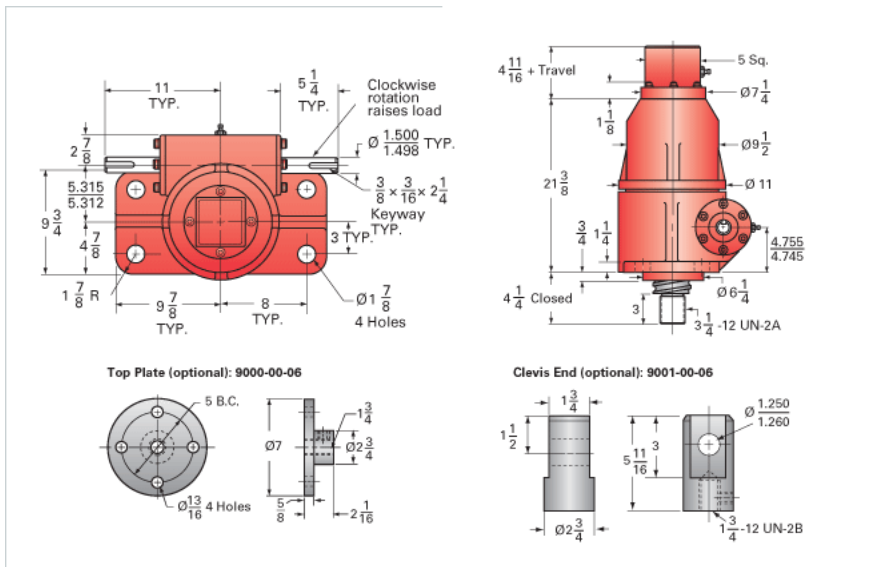

ActionJac 50-BSJ-IK 32:1

Call 800-321-7800 or visit us online at www.nookindustries.com to configure and order your ActionJac 50-BSJ-IK 32:1 today!

Details

Capacity [Ton]	50
Gear Ratio	32:1
Turns of Worm per Inch Travel	32
Torque to Raise 1 lb. [in-lb]	0.0152
Lifting Screw Diameter [in]	4.00
Screw Lead [in]	1.000
Root Diameter [in]	3.338
BackDrive Holding Torque [ft-lb]	10.0
Tare Drag Torque [in-lb]	90

Performance Specifications

Maximum Allowable Input [hp]	5.00
Maximum Input Torque [in-lb]	1390
Maximum Worm Speed at Rated Load [rpm]	207
Maximum Load at 1750 RPM [lb]	11847
Starting Torque	1.5 x Running Torque

Weight

Base 0 Travel [lb]	490
Per Inch of Travel [lb]	5.00
Grease [lb]	5.0