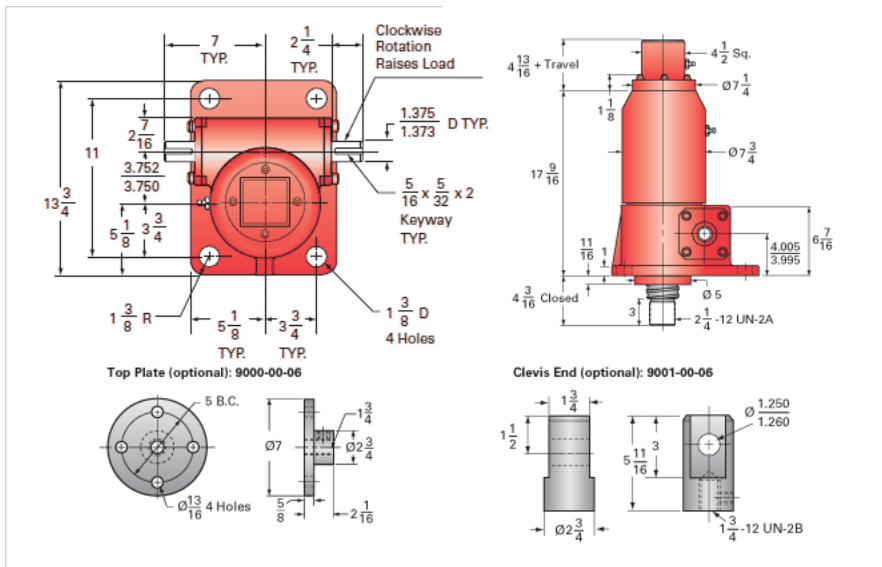

ActionJac 30HL-BSJ-IK 32:1

Call 800-321-7800 or visit us online at www.nookindustries.com to configure and order your ActionJac 30HL-BSJ-IK 32:1 today!

Details

Capacity [Ton]	30
Gear Ratio	32:1
Turns of Worm per Inch Travel	21.33
Torque to Raise 1 lb. [in-lb]	0.0210
Lifting Screw Diameter [in]	3.00
Screw Lead [in]	1.500
Root Diameter [in]	2.480
BackDrive Holding Torque [ft-lb]	15.0
Tare Drag Torque [in-lb]	60

Performance Specifications

Maximum Allowable Input [hp]	3.50
Maximum Input Torque [in-lb]	1144
Maximum Worm Speed at Rated Load [rpm]	175
Maximum Load at 1750 RPM [lb]	6000
Starting Torque	1.5 x Running Torque

Weight

Base 0 Travel [lb]	220
Per Inch of Travel [lb]	2.40
Grease [lb]	3.5