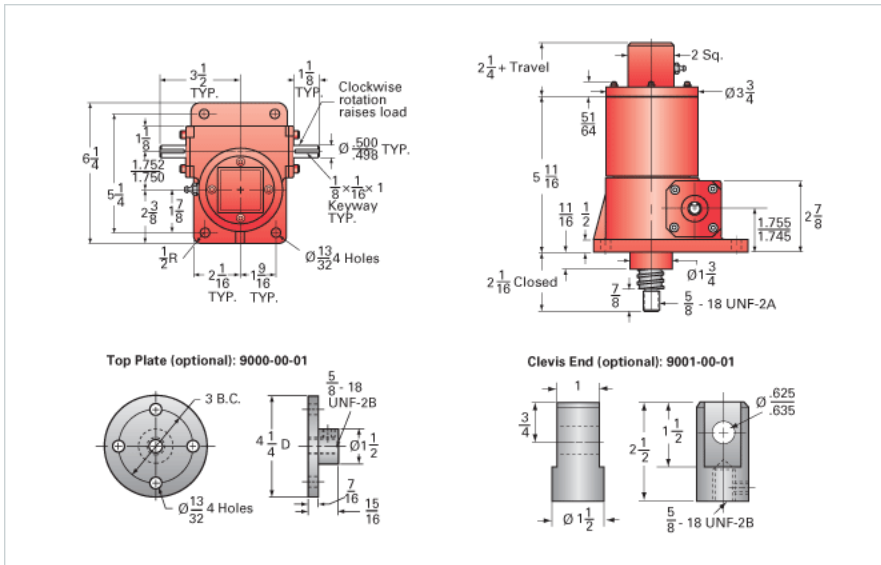

### Details

Capacity [Ton]	2.5
Gear Ratio	24:1
Turns of Worm per Inch Travel	96
Torque to Raise 1 lb. [in-lb]	0.0046
Lifting Screw Diameter [in]	1.00
Screw Lead [in]	0.250
Root Diameter [in]	0.820
BackDrive Holding Torque [ft-lb]	1.5
Tare Drag Torque [in-lb]	5

### Performance Specifications

Maximum Allowable Input [hp]	0.50
Maximum Input Torque [in-lb]	21
Maximum Worm Speed at Rated Load [rpm]	1370
Maximum Load at 1750 RPM [lb]	3914
Starting Torque	1.5 x Running Torque

### Weight

Base 0 Travel [lb]	17
Per Inch of Travel [lb]	0.60
Grease [lb]	0.5