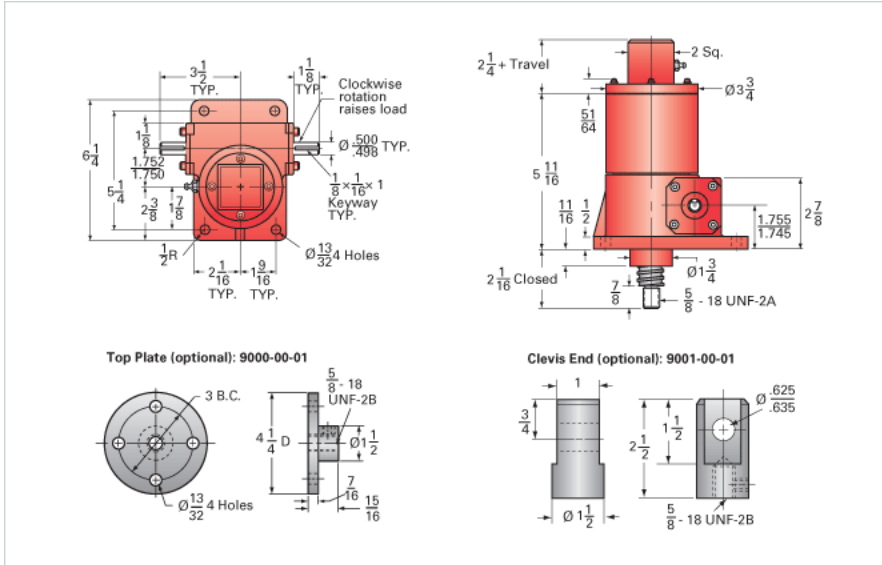

ActionJac 2.5-BSJ-IK 12:1

Call 800-321-7800 or visit us online at www.nookindustries.com to configure and order your ActionJac 2.5-BSJ-IK 12:1 today!

Details

Capacity [Ton]	2.5
Gear Ratio	12:1
Turns of Worm per Inch Travel	48
Torque to Raise 1 lb. [in-lb]	0.0067
Lifting Screw Diameter [in]	1.00
Screw Lead [in]	0.250
Root Diameter [in]	0.820
BackDrive Holding Torque [ft-lb]	2.0
Tare Drag Torque [in-lb]	5

Performance Specifications

Maximum Allowable Input [hp]	1.50
Maximum Input Torque [in-lb]	53
Maximum Worm Speed at Rated Load [rpm]	1636
Maximum Load at 1750 RPM [lb]	4674
Starting Torque	1.5 x Running Torque

Weight

Base 0 Travel [lb]	17
Per Inch of Travel [lb]	0.60
Grease [lb]	0.5