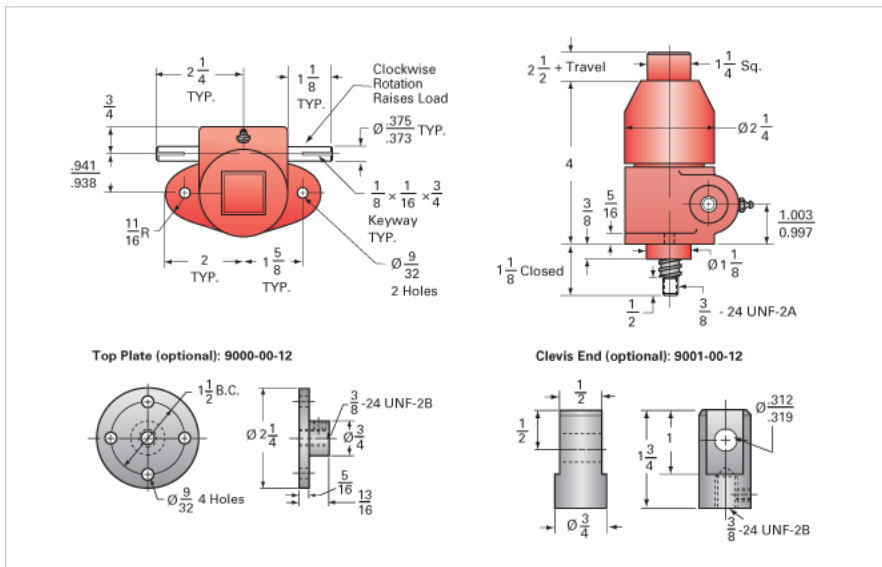

### Details

Capacity [Ton]	0.5
Gear Ratio	20:1
Turns of Worm per Inch Travel	100
Torque to Raise 1 lb. [in-lb]	0.0044
Lifting Screw Diameter [in]	0.63
Screw Lead [in]	0.200
Root Diameter [in]	0.500
BackDrive Holding Torque [ft-lb]	0.3
Tare Drag Torque [in-lb]	1

### Performance Specifications

Maximum Allowable Input [hp]	0.17
Maximum Input Torque [in-lb]	4
Maximum Worm Speed at Rated Load [rpm]	1800
Maximum Load at 1750 RPM [lb]	1000
Starting Torque	1.5 x Running Torque

### Weight

Base 0 Travel [lb]	3
Per Inch of Travel [lb]	0.03
Grease [lb]	0.6