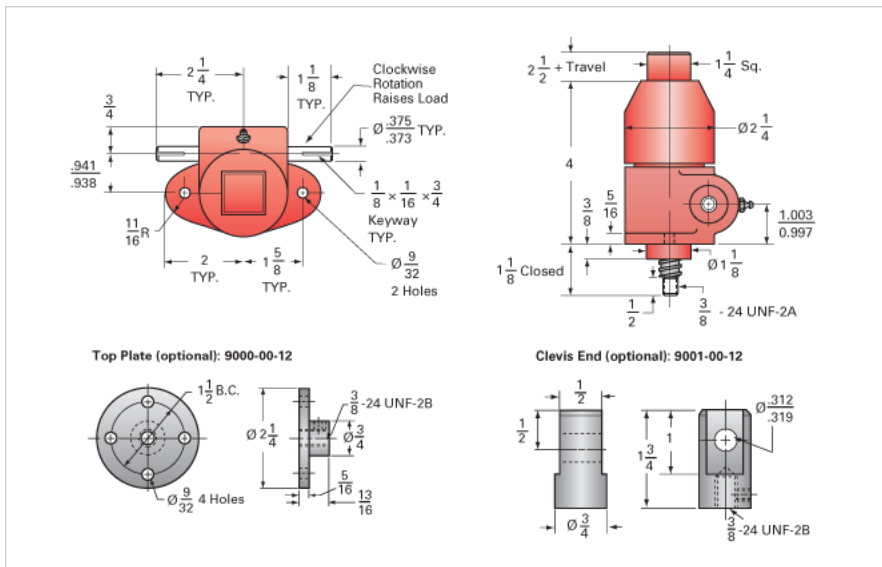

ActionJac 0.5-BSJ-IK 5:1

Call 800-321-7800 or visit us online at www.nookindustries.com to configure and order your ActionJac 0.5-BSJ-IK 5:1 today!

Details

Capacity [Ton]	0.5
Gear Ratio	5:1
Turns of Worm per Inch Travel	25
Torque to Raise 1 lb. [in-lb]	0.0105
Lifting Screw Diameter [in]	0.63
Screw Lead [in]	0.200
Root Diameter [in]	0.500
BackDrive Holding Torque [ft-lb]	1.0
Tare Drag Torque [in-lb]	1

Performance Specifications

Maximum Allowable Input [hp]	0.33
Maximum Input Torque [in-lb]	9.5
Maximum Worm Speed at Rated Load [rpm]	1800
Maximum Load at 1750 RPM [lb]	1000
Starting Torque	1.5 x Running Torque

Weight

Base 0 Travel [lb]	3
Per Inch of Travel [lb]	0.03
Grease [lb]	0.6