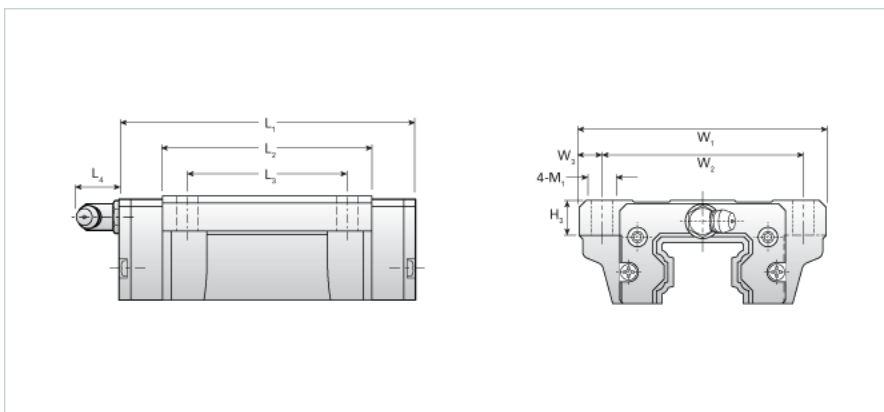

NH35LEA

Call 800-321-7800 or visit us online at www.nookindustries.com to configure and order your NH35LEA today!

Details	
Size [mm]	35
Dimensions	
L1 [mm]	141
L2 [mm]	109
L3 [mm]	62
L4 [mm]	12
M1	M10
H3 [mm]	13
W1 [mm]	100
W2 [mm]	82
W3 [mm]	9
Forces and Torques	
Basic Load Ratings C [kN]	50.30
Basic Load Ratings C [lbf]	11306
Basic Load Ratings C0 [kN]	81.59
Basic Load Ratings C0 [lbf]	18337
Static Moment Ratings-Ma [kN-m]	1.13
Static Moment Ratings-Ma [lb-in]	9982
Static Moment Ratings-Mb [kN-m]	1.13
Static Moment Ratings-Mb [lb-in]	9982
Static Moment Ratings-Mc [kN-m]	1.64
Static Moment Ratings-Mc [lb-in]	14496
Weight	
Weight-Block [kg]	2.50
Grease Fitting	
Grease Fitting Part Number	B-M6F