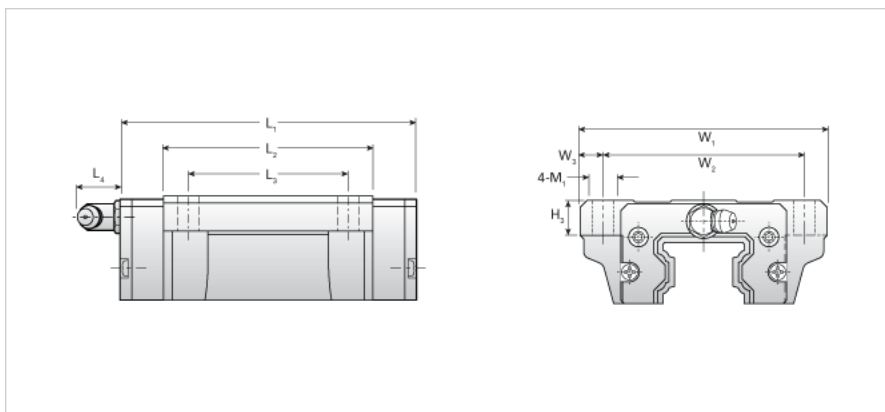

NH55LEB

Call 800-321-7800 or visit us online at www.nookindustries.com to configure and order your NH55LEB today!

Details	
Size [mm]	55
Dimensions	
L1 [mm]	191
L2 [mm]	156
L3 [mm]	95
L4 [mm]	16
H3 [mm]	17
W1 [mm]	140
W2 [mm]	116
W3 [mm]	12
M1 [mm]	14
Forces and Torques	
Basic Load Ratings C [kN]	119.05
Basic Load Ratings C [lbf]	26756
Basic Load Ratings C0 [kN]	183.09
Basic Load Ratings C0 [lbf]	41147
Static Moment Ratings-Ma [kN-m]	3.71
Static Moment Ratings-Ma [lbf-in]	32810
Static Moment Ratings-Mb [kN-m]	3.71
Static Moment Ratings-Mb [lbf-in]	32810
Static Moment Ratings-Mc [kN-m]	5.31
Static Moment Ratings-Mc [lbf-in]	47046
Weight	
Weight-Block [kg]	6.50
Grease Fitting	
Grease Fitting Part Number	B-PT 1/8