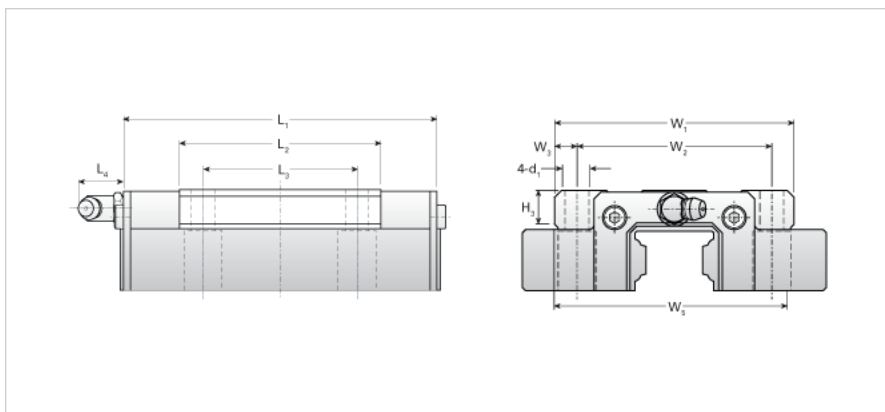

## NH20TB

Call 800-321-7800 or visit us online at [www.nookindustries.com](http://www.nookindustries.com) to configure and order your NH20TB today!

Details	
Size [mm]	20
Dimensions	
L1 [mm]	91
L2 [mm]	58
L3 [mm]	40
L4 [mm]	0
d1 x l	M6x10
H3 [mm]	8
W1 [mm]	63
W2 [mm]	53
W3 [mm]	5
W5 [mm]	79
Forces and Torques	
Basic Load Ratings C [kN]	13.92
Basic Load Ratings C [lbf]	3130
Basic Load Ratings C0 [kN]	23.83
Basic Load Ratings C0 [lbf]	5157
Static Moment Ratings-Ma [kN-m]	0.16
Static Moment Ratings-Ma [lb-in]	1389
Static Moment Ratings-Mb [kN-m]	0.16
Static Moment Ratings-Mb [lb-in]	1389
Static Moment Ratings-Mc [kN-m]	0.26
Static Moment Ratings-Mc [lb-in]	2344
Weight	
Weight-Block [kg]	0.40
Grease Fitting	
Grease Fitting Part Number	NAS516-1A