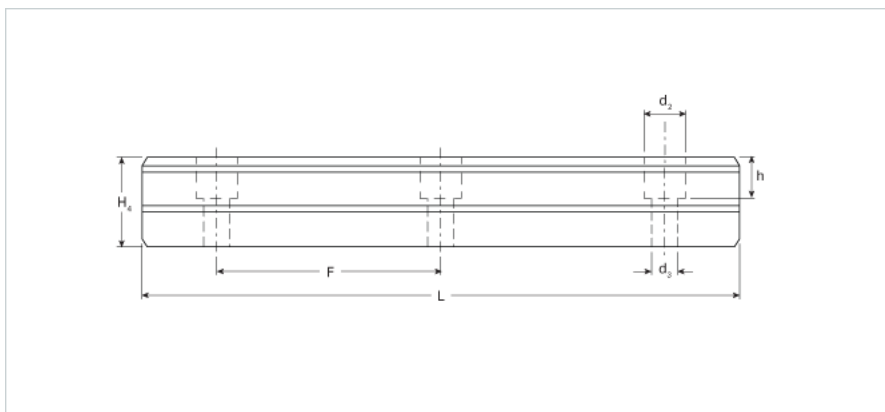

### Details

Size [mm]	20
Type	Standard

### Dimensions

d2 [mm]	9.5
d3 [mm]	6
h [mm]	11
H4 [mm]	21
F [mm]	60
W [mm]	20
Maximum Length [mm]	3000